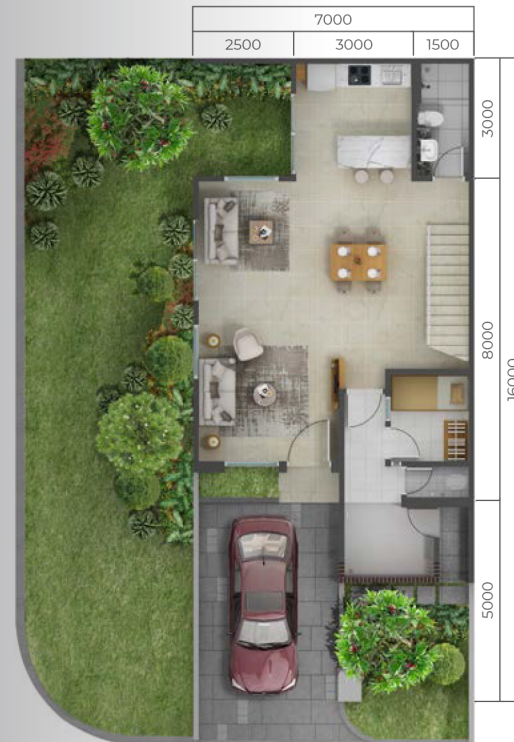

Unit Type M Hoek Basic

Land Area: **Vary**
 Building Area: **92 m²**

 **2**
 **1**

1st Floor

2nd Floor

Unit Type M Hoek Premium

Land Area: **Vary**
 Building Area: **140 m²**

 **S: 3+1 / A: 4+1**
 **3+1**

1st Floor - Standard

1st Floor - Alternative

2nd Floor