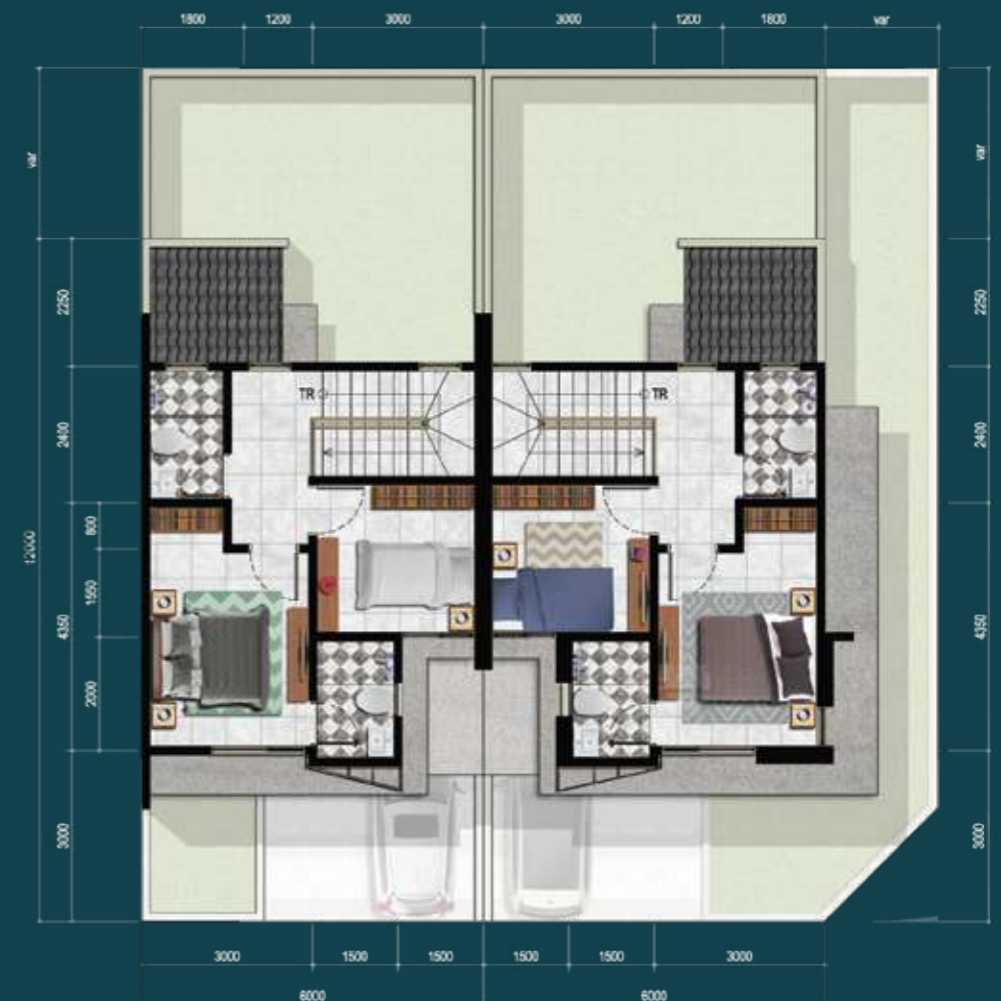

# Plato (Family Residence)

SMART DOOR LOCK  
Main Door

3 - Bedrooms

3 - Bathrooms

2 - Carport

Denah Lantai Dasar

Denah Lantai Atas

L.6