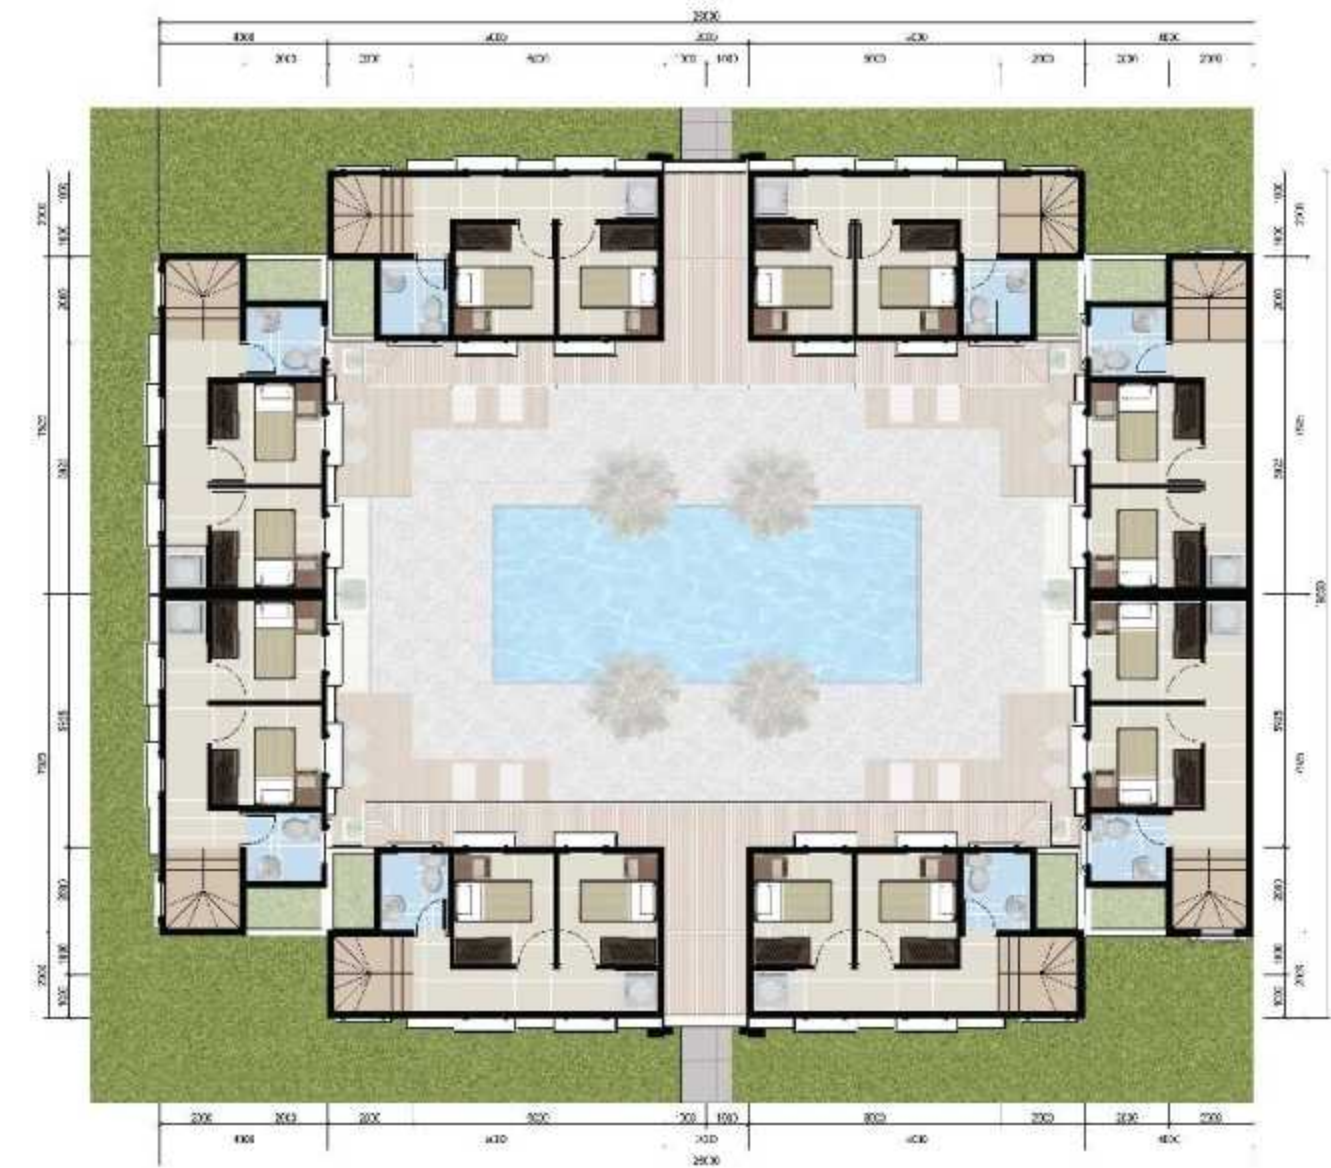

MUSE

@ Alesha
Pool Courtyard House

ONCE IN A LIFETIME!

Enjoy Resort Lifestyle
Everyday at Your Pool
Courtyard House

**LIMITED
UNIT!**

BENEFITS

**Compact House 3 lantai dengan :
3 Bedroom, 2 Bathroom, Living Room,
Kitchen**

CLUSTER GATE

LOUNGE & FACILITY

Lantai 2

Lantai 1

Lantai 3

NEW LAYOUT

DENAH LANTAI 1

DENAH LANTAI 2