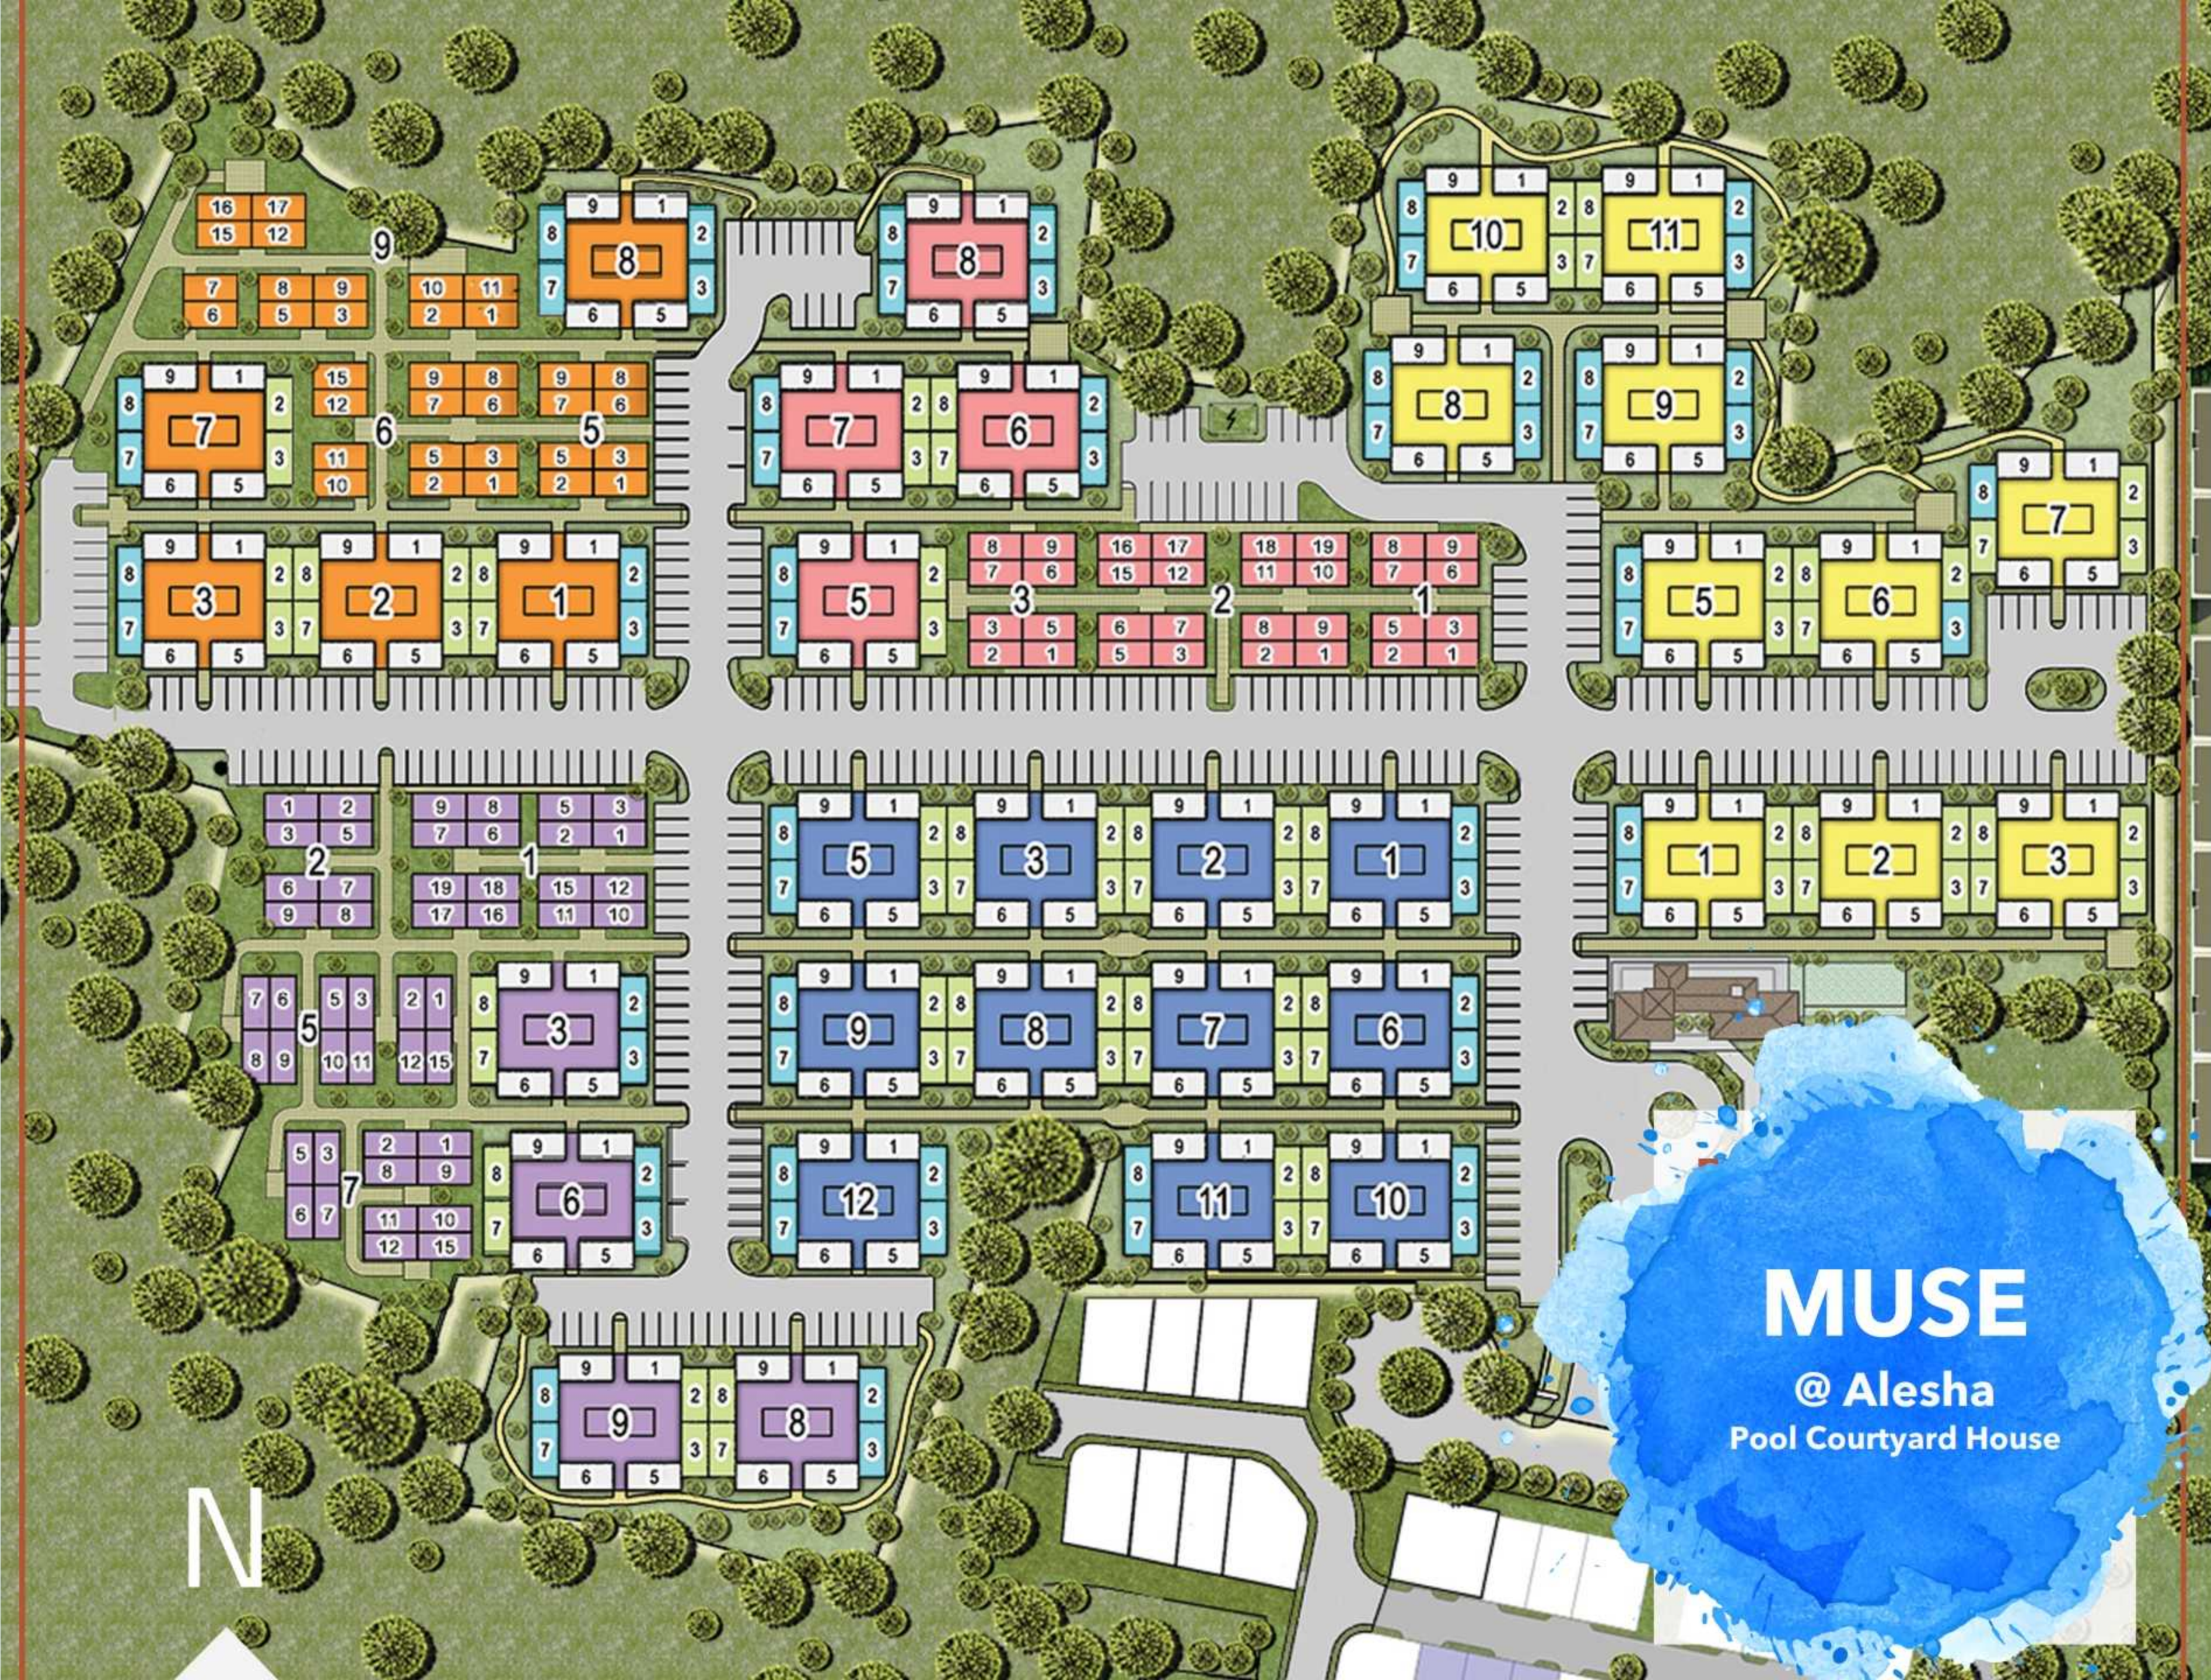

MUSE
@ Alesha
Pool Courtyard House

**ENJOY
YOUR
QUALITY
TIME WITH
YOUR
LOVED ONE**

KELEBIHAN LOKASI

- Buolevard 42 M
- Double Benefit
akses dekat dengan Gading serpong dan ICE BSD
- Dekat dengan Exit toll IC 1 (aeon mall) dan IC 2
- Radius 3-5 Km dekat dengan Fasilitas utama BSD (aeon mall, Q bIG, Edutown, intermoda, sekolah UMN)
- High Value Area
Dekat dengan west CBD

▪ SITEPLAN

▪ LEGEND

- Alesha Yellow
- Alesha Red
- Alesha Orange
- Alesha Purple
- Alesha Blue

MUSE
@ Alesha
Pool Courtyard House

N

■ MASTERPLAN

FIRST IN BSD CITY...
COURTYARD LIVING
HAS ARRIVED

CONNECTING WITH GOLF CART

CLUSTER GATE

LOUNGE & FACILITY

Lantai 2

Lantai 1

Lantai 3

NEW LAYOUT

DENAH LANTAI 1

DENAH LANTAI 2

DENAH LANTAI 3

**SIAP
HUNI!**

**Hanya
Rp. 1 M-an!**

FREE*
FURNISH
(INC. NEW LAYOUT LT. 3)