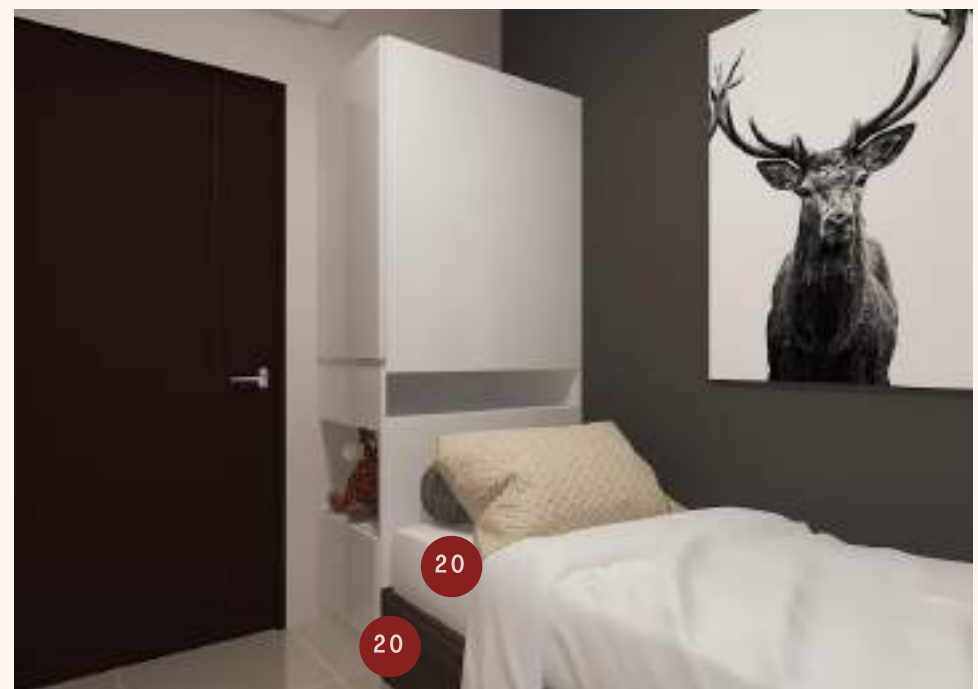

2 BEDROOM

Premier

16. Wardrobe
17. BedFrame
18. King Koil Matrass 160 x 200
19. King Koil Matrass 90 x 200
20. Kid's Bedframe
21. Kid's Wardrobe
22. Wireless Charging
23. Smart Lamp