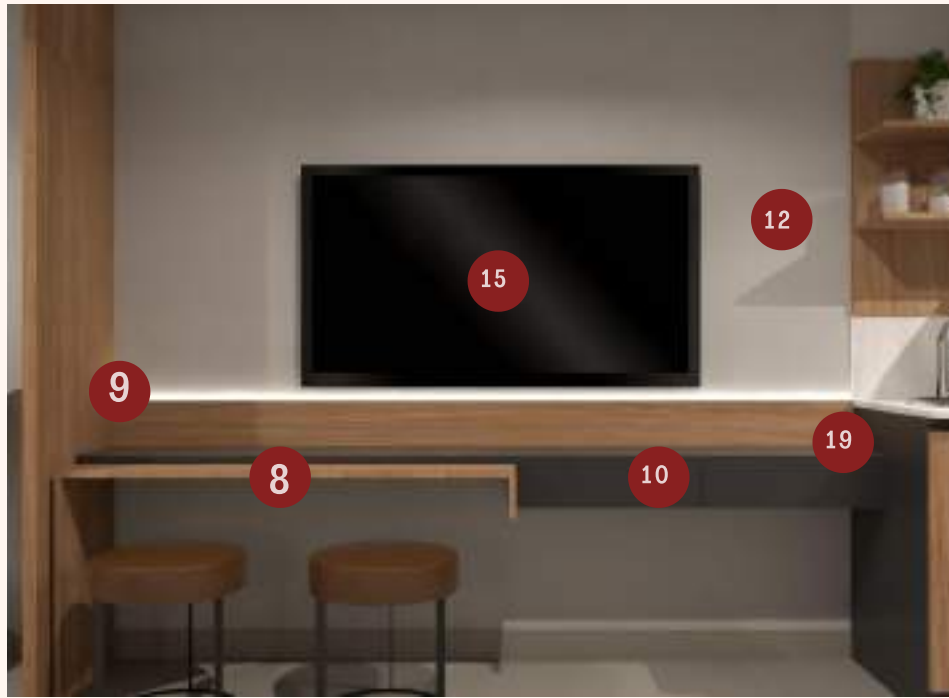

1 BEDROOM *Smart Modern*

1. Wardrobe
2. BedFrame
3. Side Table
4. King Koil Matreass 160x200
5. Kitchen Set
6. Sink + Faucet
7. Kitchen Backsplash
8. Dinning Table
9. TV background with LED Strip
10. TV Cabinet
11. Stool
12. Wall Paint
13. SHARP Washing Machine
14. LG Refrigerator
15. SAMSUNG TV 43"
16. MODENA Cooker Hood
17. Curtain
18. Smart Lamp
19. Smart Home System
20. Wireless Charging
21. Partition
22. Sofa Bed
23. Carpet
24. Coffee Table