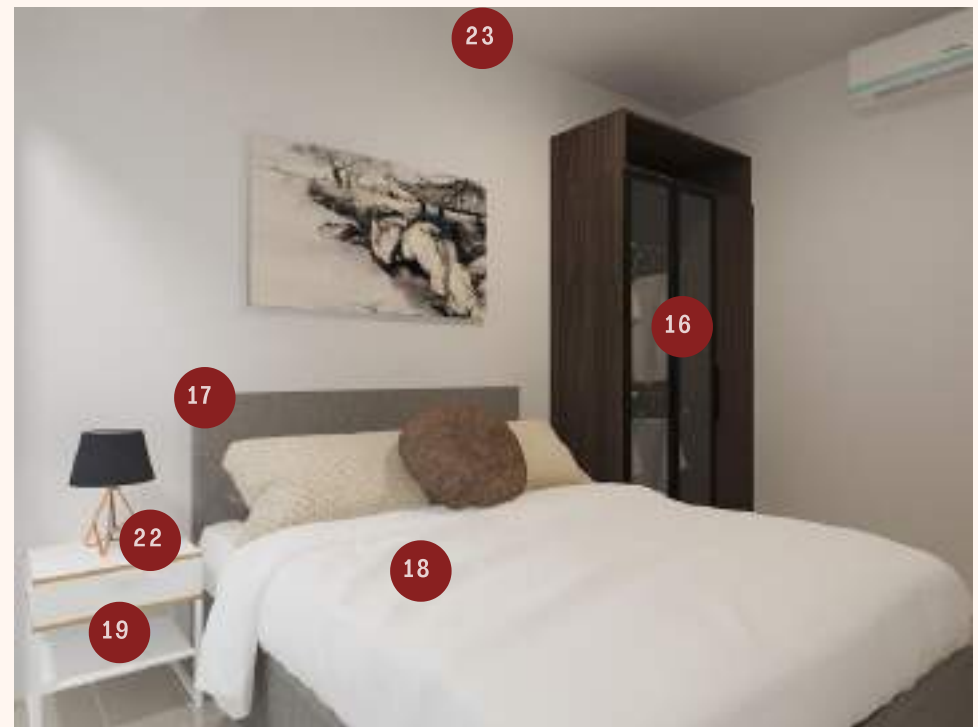

1 BEDROOM

**BY GETDESIGN INTERIOR
STUDIO**

I BEDROOM

Premier

I BEDROOM

Premier

1. Wardrobe
2. BedFrame
3. Bed Panel
4. Side Table
5. King Koil Matreass 160x200
6. Kitchen Set
7. Sink + Faucet
8. Kitchen Backsplash
9. Dinning Table
10. TV background with LED Strip
11. TV Cabinet
12. Stool
13. Wall Paint
14. SHARP Washing Machine
15. LG Refrigerator
16. SAMSUNG TV 43"
17. MODENA Cooker Hood
18. Curtain
19. Smart Lamp
20. Smart Home System
21. Wireless Charging
22. Partition
23. Sofa Bed
24. Carpet

I BEDROOM

Smart Modern

1 BEDROOM *Smart Modern*

1. Wardrobe
2. BedFrame
3. Side Table
4. King Koil Matreass 160x200
5. Kitchen Set
6. Sink + Faucet
7. Kitchen Backsplash
8. Dinning Table
9. TV background with LED Strip
10. TV Cabinet
11. Stool
12. Wall Paint
13. SHARP Washing Machine
14. LG Refrigerator
15. SAMSUNG TV 43"
16. MODENA Cooker Hood
17. Curtain
18. Smart Lamp
19. Smart Home System
20. Wireless Charging
21. Partition
22. Sofa Bed
23. Carpet
24. Coffee Table

2 BEDROOM

BY GETDESIGN INTERIOR
STUDIO

2 BEDROOM

Premier

2 BEDROOM

Premier

- | | |
|---------------------|---------------------------|
| 1. TV Panel | 8. Coffee Table |
| 2. TV Cabinet | 9. LG Refrigerator |
| 3. foyer | 10. Kitchen Set |
| 4. SAMSUNG TV 43" | 11. Sink + Faucet |
| 5. Set Dining Table | 12. Kitchen Backsplash |
| 6. Sofa Bed | 13. SHARP Washing Machine |
| 7. Carpet | 14. MODENA Cooker Hood |
| | 15. Curtain |

2 BEDROOM

Premier

- 16. Wardrobe
- 17. BedFrame
- 18. King Koil Matrass 160 x 200
- 19. King Koil Matrass 90 x 200
- 20. Kid's Bedframe
- 21. Kid's Wardrobe
- 22. Wireless Charging
- 23. Smart Lamp

2 BEDROOM