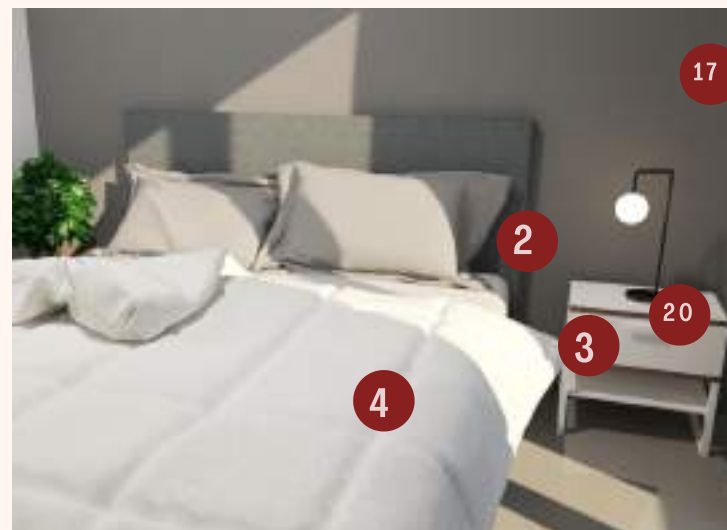

1 BEDROOM

**BY GETDESIGN INTERIOR
STUDIO**

I BEDROOM

Premier

I BEDROOM

Premier

1. Wardrobe
2. BedFrame
3. Bed Panel
4. Side Table
5. King Koil Matreass 160x200
6. Kitchen Set
7. Sink + Faucet
8. Kitchen Backsplash
9. Dinning Table
10. TV background with LED Strip
11. TV Cabinet
12. Stool
13. Wall Paint
14. SHARP Washing Machine
15. LG Refrigerator
16. SAMSUNG TV 43"
17. MODENA Cooker Hood
18. Curtain
19. Smart Lamp
20. Smart Home System
21. Wireless Charging
22. Partition
23. Sofa Bed
24. Carpet