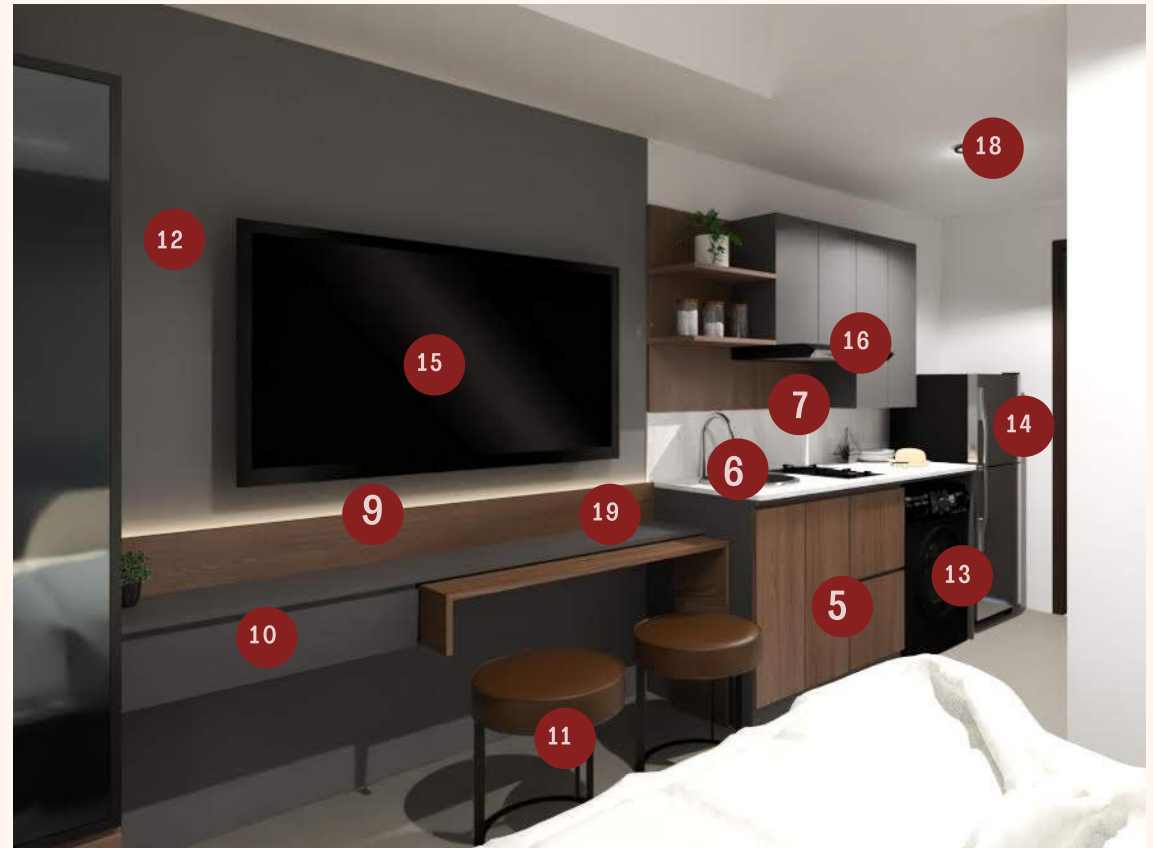

1. Wardrobe
2. BedFrame
3. Bed Panel
4. Side Table
5. King Koil Matreass 160x200
6. Kitchen Set
7. Sink + Faucet
8. Kitchen Backsplash
9. Dinning Table
10. TV background with Hidden Light
11. TV Cabinet
12. Stool
13. Wall Paint
14. SHARP Washing Machine
15. LG Refrigerator
16. SAMSUNG TV 43"
17. MODENA Cooker Hood
18. Curtain
19. Smart Lamp
20. Smart Home System
21. Wireless Charging

STUDIO
Smart Modern

STUDIO *Smart Modern*

1. Wardrobe
2. BedFrame
3. Side Table
4. King Koil Matreass 160x200
5. Kitchen Set
6. Sink + Faucet
7. Kitchen Backsplash
8. Dining Table
9. TV background with Hidden Light
10. TV Cabinet
11. Stool
12. Wall Paint
13. SHARP Washing Machine
14. LG Refrigerator
15. SAMSUNG TV 43"
16. MODENA Cooker Hood
17. Curtain
18. Smart Lamp
19. Smart Home System
20. Wireless Charging

1 BEDROOM

**BY GETDESIGN INTERIOR
STUDIO**

I BEDROOM

Premier

I BEDROOM

Premier

1. Wardrobe
2. BedFrame
3. Bed Panel
4. Side Table
5. King Koil Matreass 160x200
6. Kitchen Set
7. Sink + Faucet
8. Kitchen Backsplash
9. Dinning Table
10. TV background with LED Strip
11. TV Cabinet
12. Stool
13. Wall Paint
14. SHARP Washing Machine
15. LG Refrigerator
16. SAMSUNG TV 43"
17. MODENA Cooker Hood
18. Curtain
19. Smart Lamp
20. Smart Home System
21. Wireless Charging
22. Partition
23. Sofa Bed
24. Carpet

2 BEDROOM

BY GETDESIGN INTERIOR
STUDIO

2 BEDROOM

Premier

2 BEDROOM

Premier

- | | |
|---------------------|---------------------------|
| 1. TV Panel | 8. Coffee Table |
| 2. TV Cabinet | 9. LG Refrigerator |
| 3. foyer | 10. Kitchen Set |
| 4. SAMSUNG TV 43" | 11. Sink + Faucet |
| 5. Set Dining Table | 12. Kitchen Backsplash |
| 6. Sofa Bed | 13. SHARP Washing Machine |
| 7. Carpet | 14. MODENA Cooker Hood |
| | 15. Curtain |