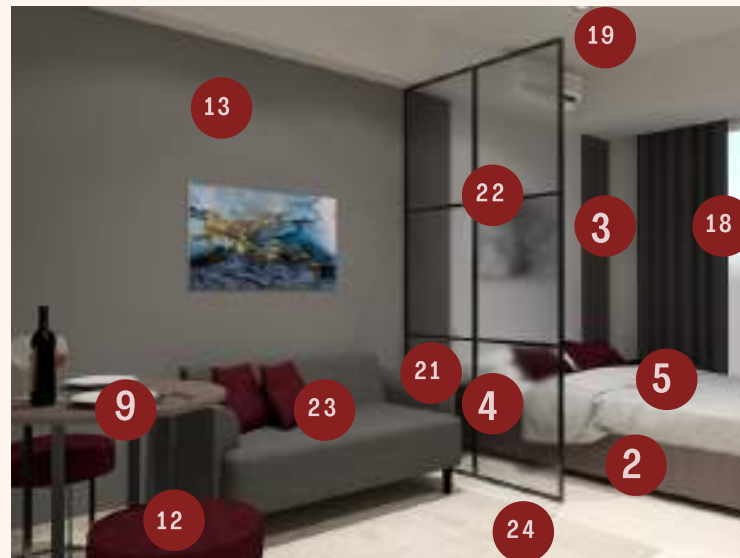

1 BEDROOM

**BY GETDESIGN INTERIOR
STUDIO**

I BEDROOM

Premier

I BEDROOM

Premier

1. Wardrobe
2. BedFrame
3. Bed Panel
4. Side Table
5. King Koil Matreass 160x200
6. Kitchen Set
7. Sink + Faucet
8. Kitchen Backsplash
9. Dinning Table
10. TV background with LED Strip
11. TV Cabinet
12. Stool
13. Wall Paint
14. SHARP Washing Machine
15. LG Refrigerator
16. SAMSUNG TV 43"
17. MODENA Cooker Hood
18. Curtain
19. Smart Lamp
20. Smart Home System
21. Wireless Charging
22. Partition
23. Sofa Bed
24. Carpet