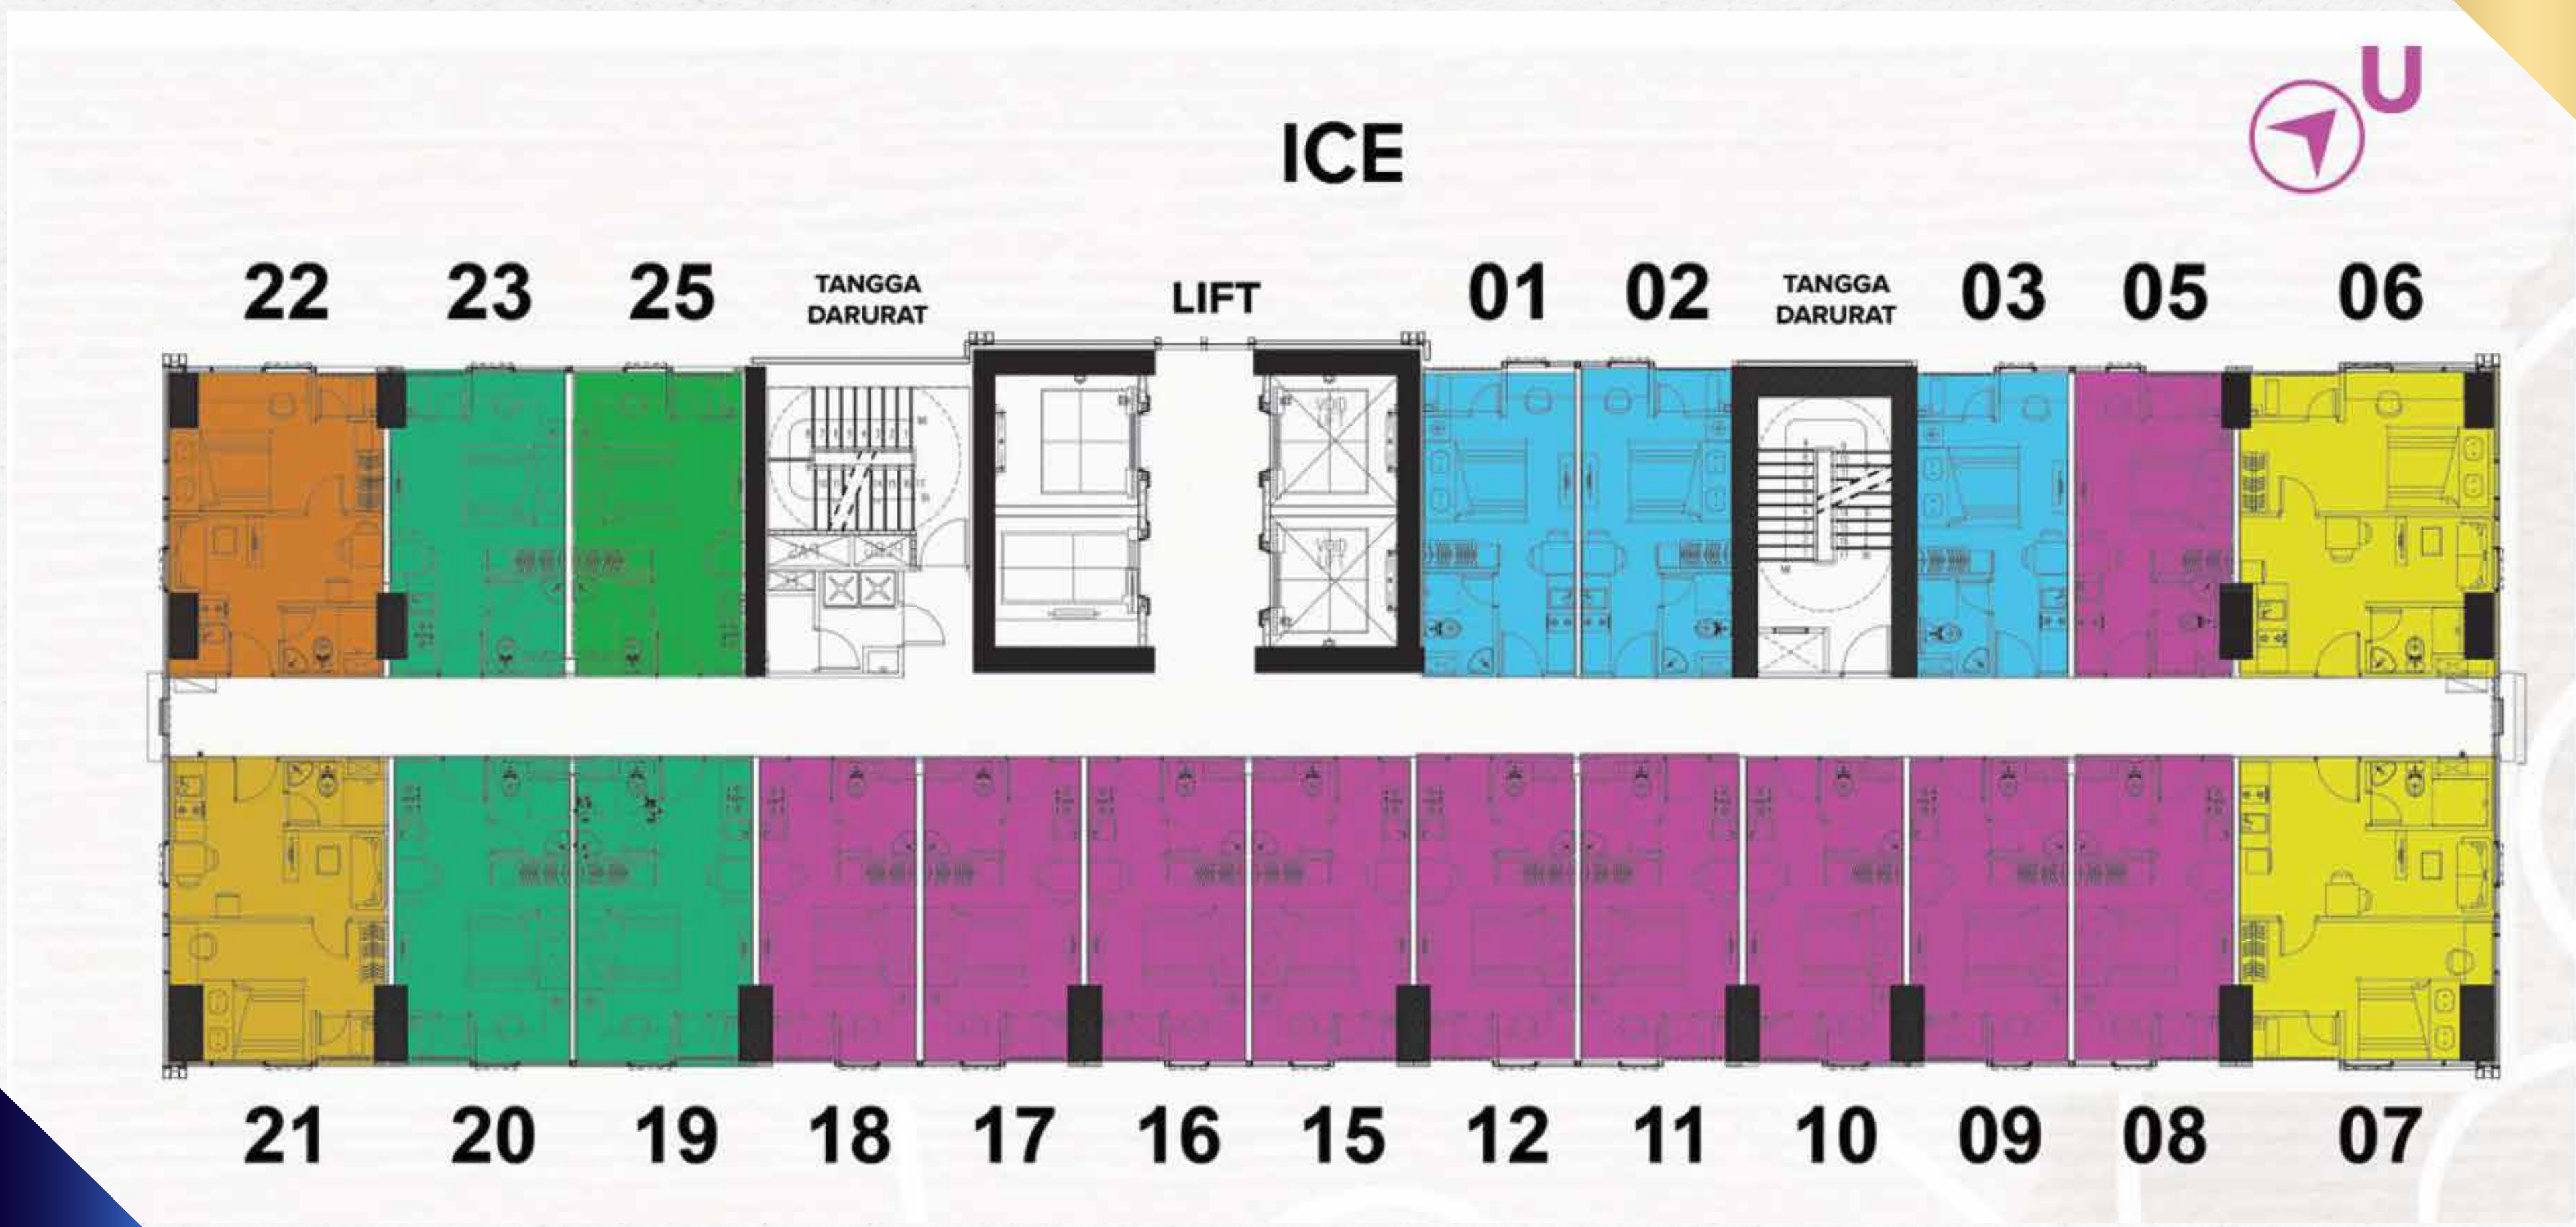

OWNERSHIP

: HGB Strata Title

Floor Plan & LAYOUT

Floor Plan Tulip Tower

Floor Plan & LAYOUT

Layout Tulip Tower

Studio A
25,05

Studio B
26,80

Floor Plan & LAYOUT

Floor Plan Rose Tower

Floor Plan & LAYOUT

Layout Rose Tower

Semi Gross
19.90 M2
E9 & S9

Semi Gross
19.30 M2
E8 & S8

Semi Gross
19.30 M2
F8 & R8

Semi Gross
19.90 M2
F9 & R9

Semi Gross
22.70 M2

Semi Gross
23.85 M2

Floor Plan & LAYOUT

Floor Plan Lotus Tower

Floor Plan & LAYOUT

Layout Lotus Tower

Studio A
22,72 M2

Studio B
23,85 M2

1 Bedroom
31,66 M2

2 Bedroom (Optional)
38,35 M2

Project Data

PROJECT NAME
B Residence BSD

LOCATION
Jl. Edutown Kav. III. 1 BSD City

SITE AREA
6,800 M²

NUMBER OF FLOOR
39th Floor

NUMBER OF ROOM
1956 Rooms