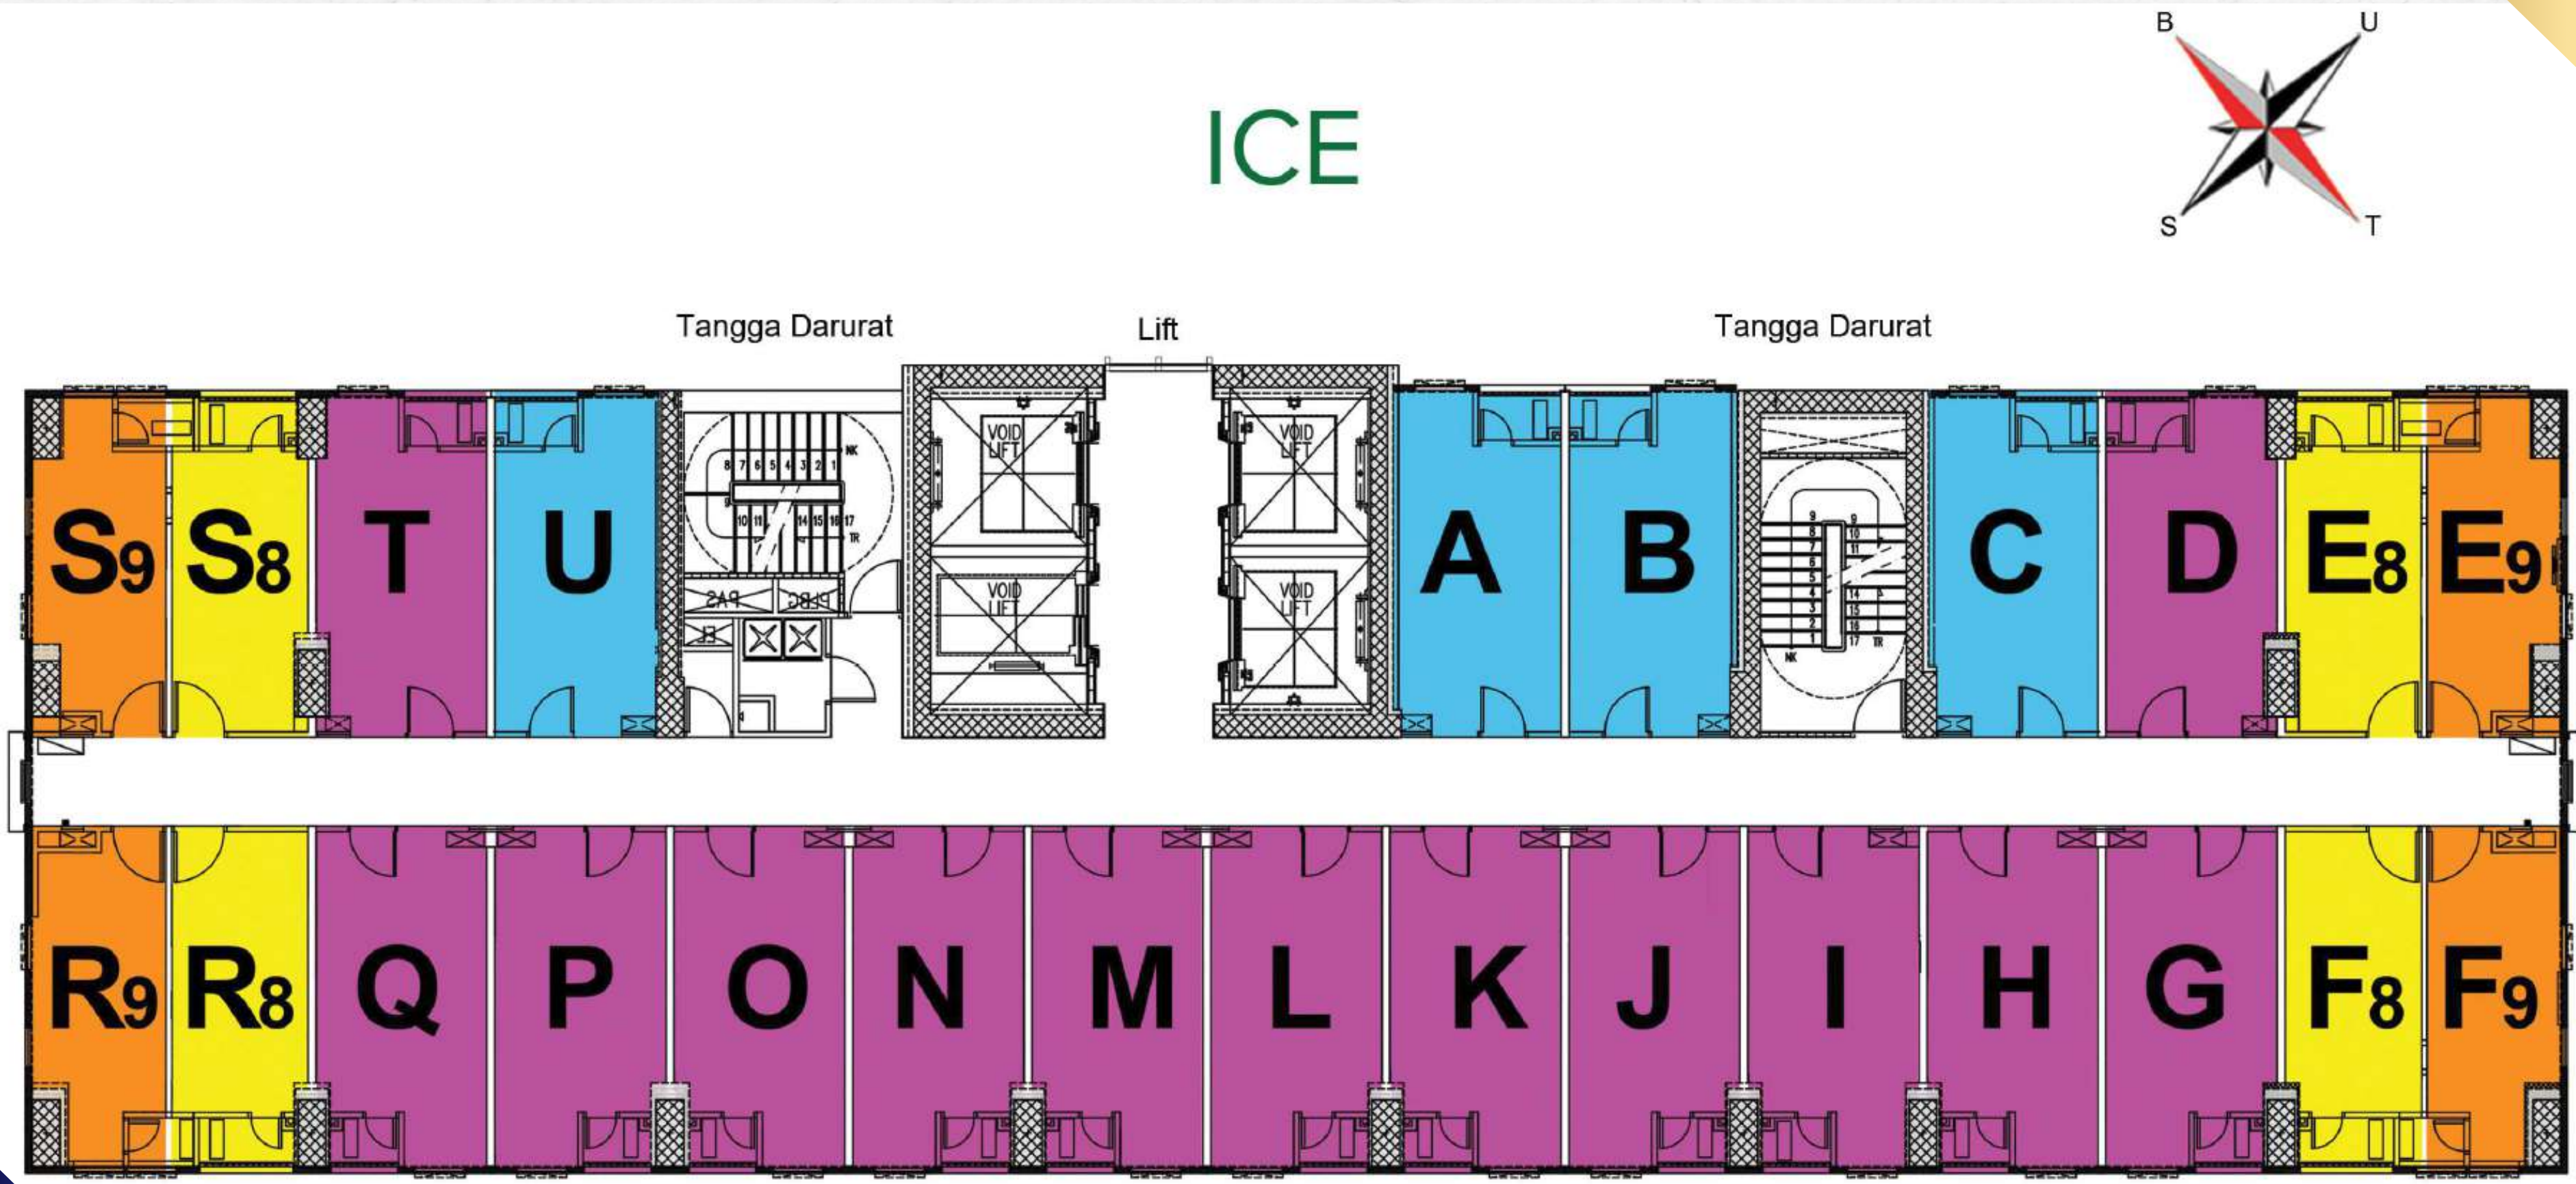

OWNERSHIP

: HGB Strata Title

Floor Plan & LAYOUT

Floor Plan Tulip Tower

Floor Plan & LAYOUT

Layout Tulip Tower

Studio A
25,05

Studio B
26,80

Floor Plan & LAYOUT

Floor Plan Rose Tower

Floor Plan & LAYOUT

Layout Rose Tower

Semi Gross
19.90 M2
E9 & S9

Semi Gross
19.30 M2
E8 & S8

Semi Gross
19.30 M2
F8 & R8

Semi Gross
19.90 M2
F9 & R9

Semi Gross
22.70 M2

Semi Gross
23.85 M2

Floor Plan & LAYOUT

Floor Plan Lotus Tower

Floor Plan & LAYOUT

Layout Lotus Tower

Studio A
22,72 M2

Studio B
23,85 M2