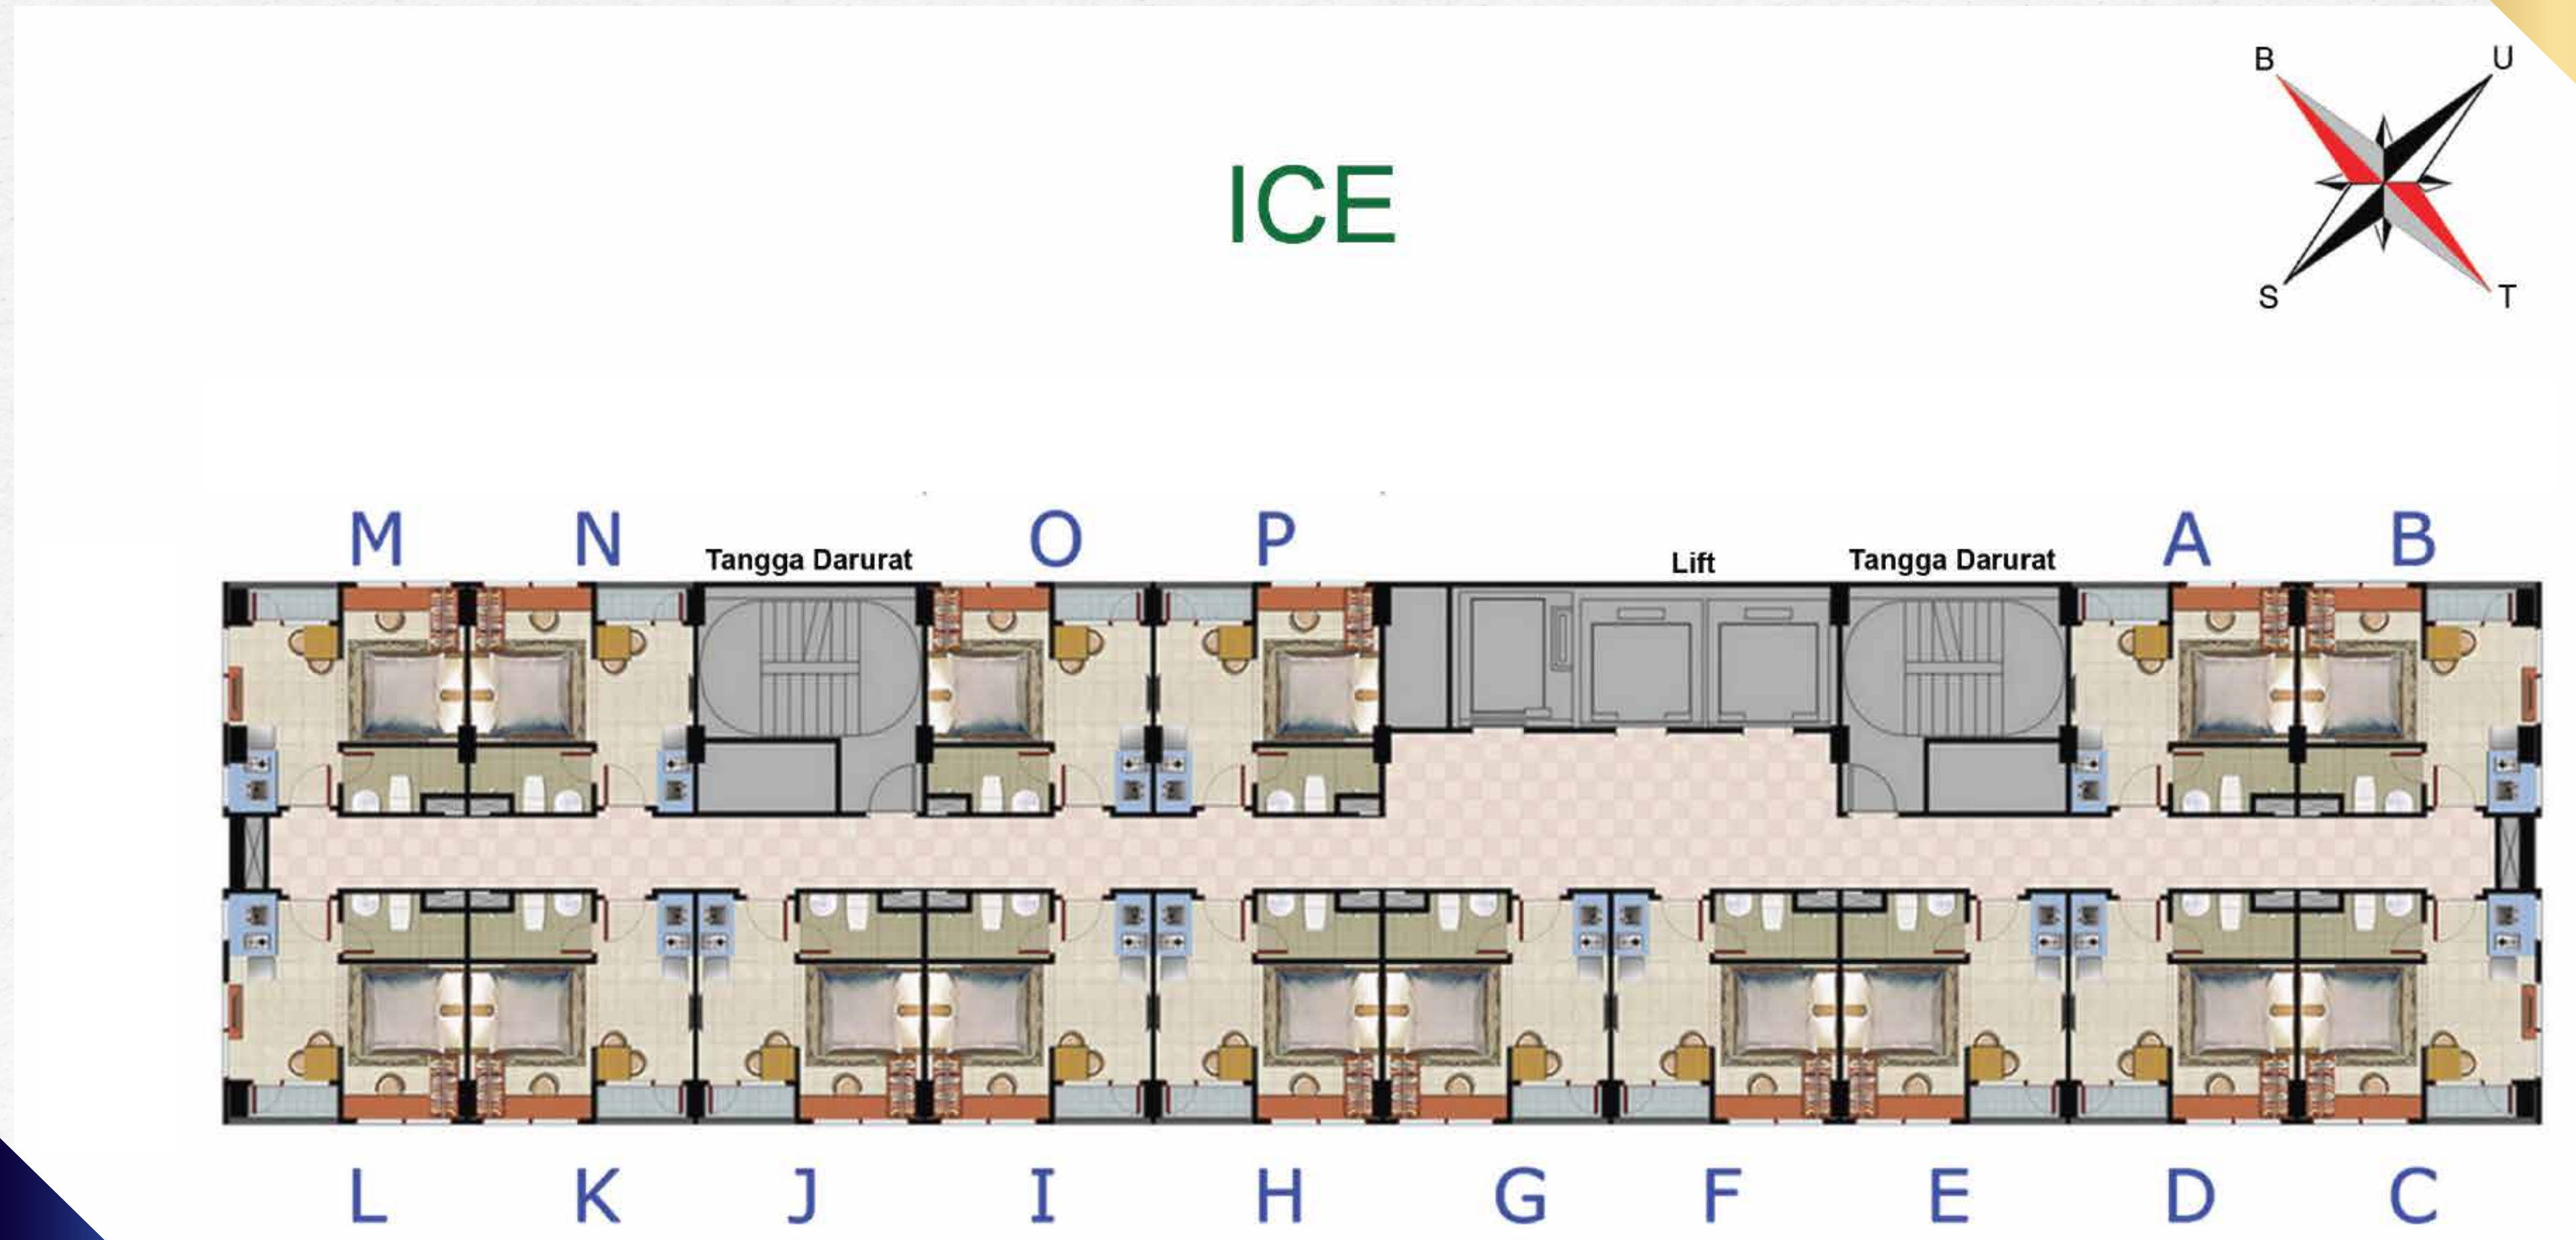

OWNERSHIP

: HGB Strata Title

Floor Plan & LAYOUT

Floor Plan Tulip Tower

Floor Plan & LAYOUT

Layout Tulip Tower

Studio A
25,05

Studio B
26,80

Floor Plan & LAYOUT

Floor Plan Rose Tower

Floor Plan & LAYOUT

Layout Rose Tower

Semi Gross
19.90 M2
E9 & S9

Semi Gross
19.30 M2
E8 & S8

Semi Gross
19.30 M2
F8 & R8

Semi Gross
19.90 M2
F9 & R9

Semi Gross
22.70 M2

Semi Gross
23.85 M2

Floor Plan & LAYOUT

Floor Plan Lotus Tower

Floor Plan & LAYOUT

Layout Lotus Tower

Studio A
22,72 M2

Studio B
23,85 M2