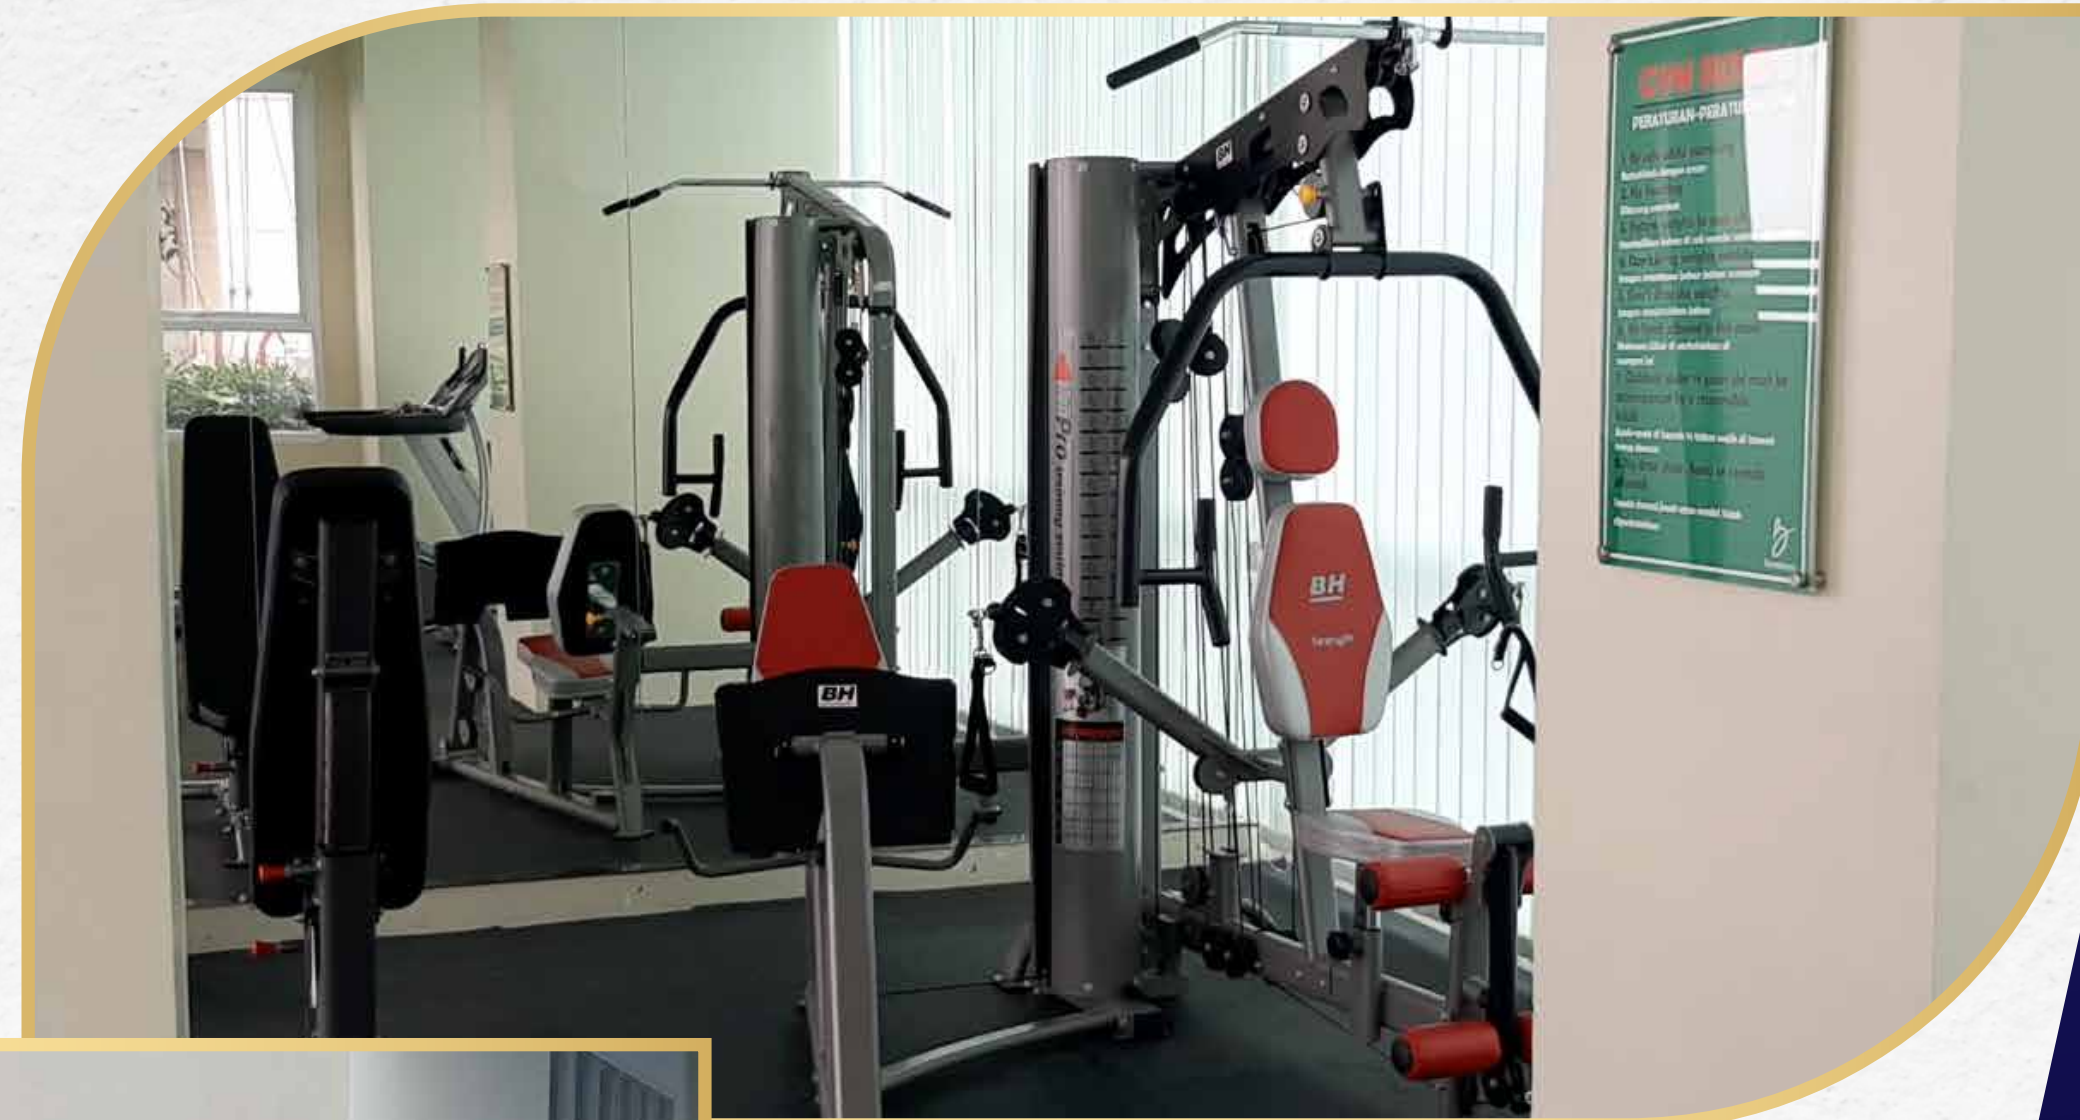

168 Meters
Infinity Pool

Sunken Lounge

Premium FACILITIES

- Pool Cafe
- Food Court
- Mini Market
- Laundry
- Cafe & Resto
- Fast Internet Access
- Lobby & Lounge
- 6 Floor Parking Area

Fitness Center

Mini Garden