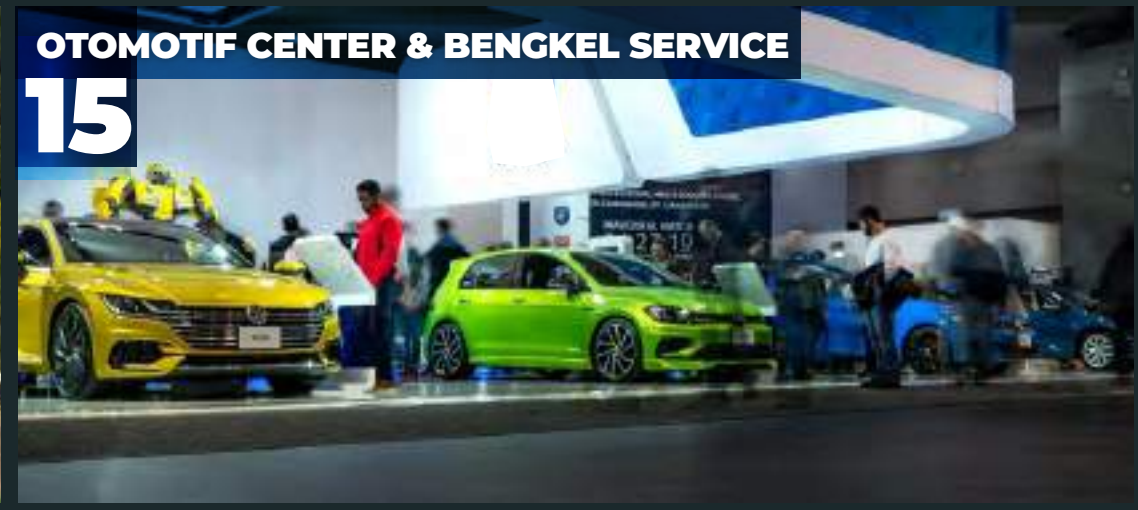

JOGGING TRACK

DANAU & ECO PARK

SWIMMING POOL

CHILDREN PLAYGROUND

24 - HOUR SECURITY

ONE GATE SYSTEM

PIK 2 Centerpoint Area

**DANAU &
ECO PARK**