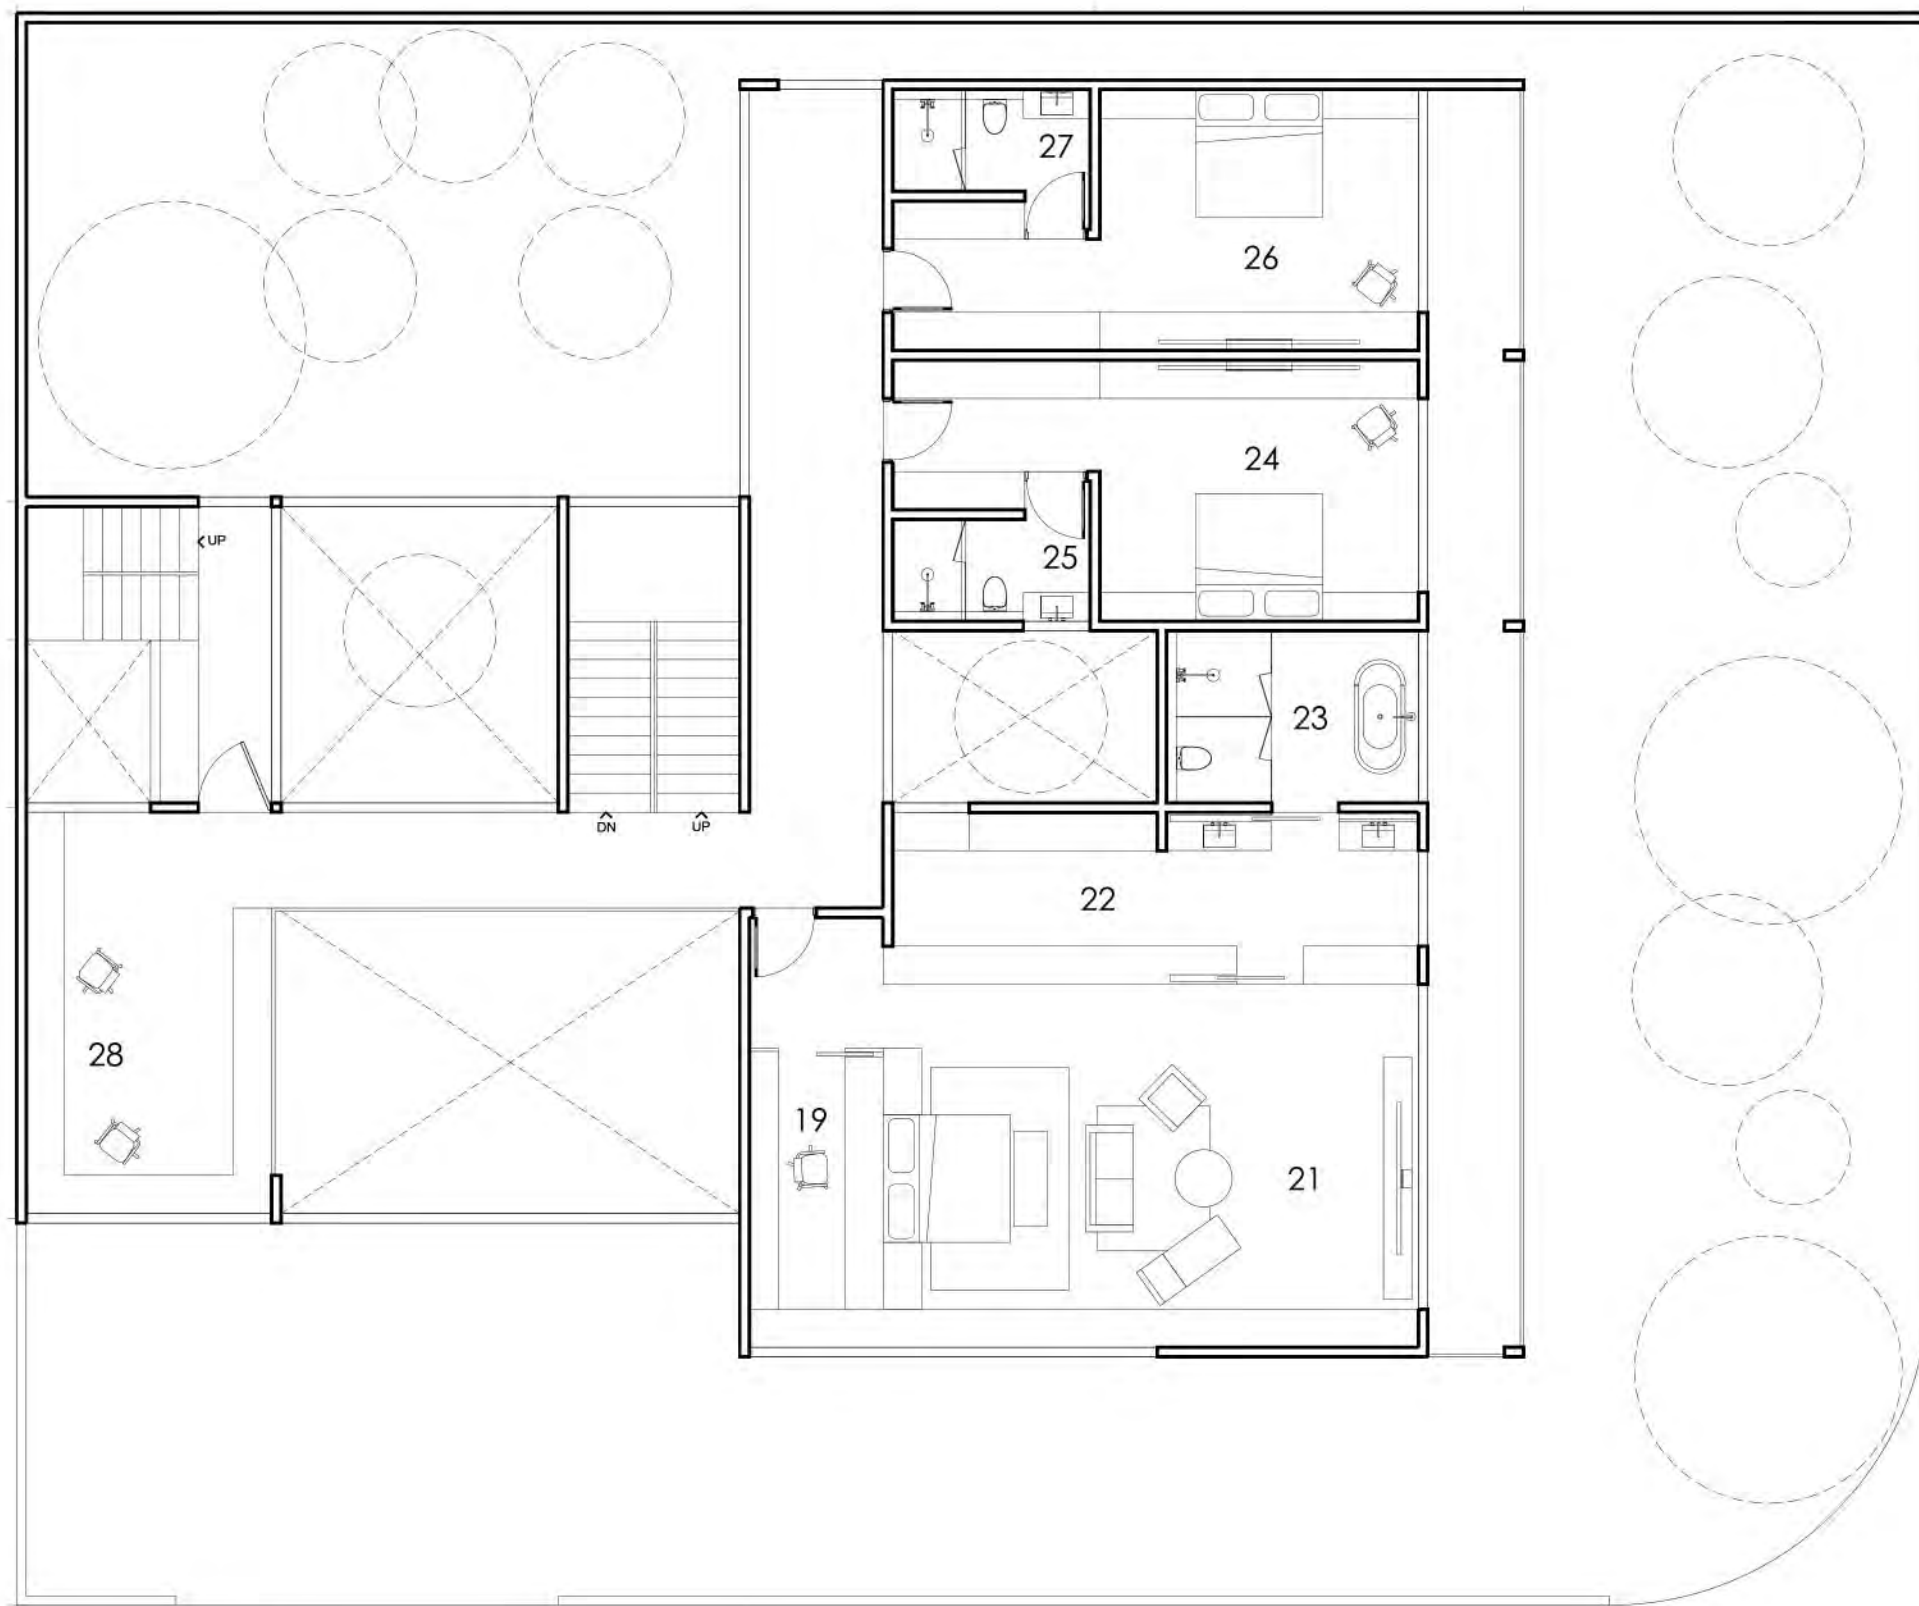

1. 1 CARPORT 2 GARAGE 3 SECURITY 4 MAID BEDROOM 5 MAID BATHROOM 6 GENSET ROOM 7 WASHING AREA
   8 KITCHEN 9 PUMP ROOM 10 MAID BEDROOM 11 SECURITY BATHROOM 12 DRYING AREA 13 TERRACE
   14 FOYER 15 GUEST BEDROOM 16 GUEST BATHROOM 17 LIVING ROOM 18 DINING AREA
   19 STUDY ROOM 20 SWIMMING POOL 21 MASTER BEDROOM 22 WALK-IN CLOSET 23 MASTER BATHROOM
   24 KIDS BEDROOM 1 25 KIDS BATHROOM 1 26 KIDS BEDROOM 2 27 KIDS BATHROOM 2 28 STUDY AREA