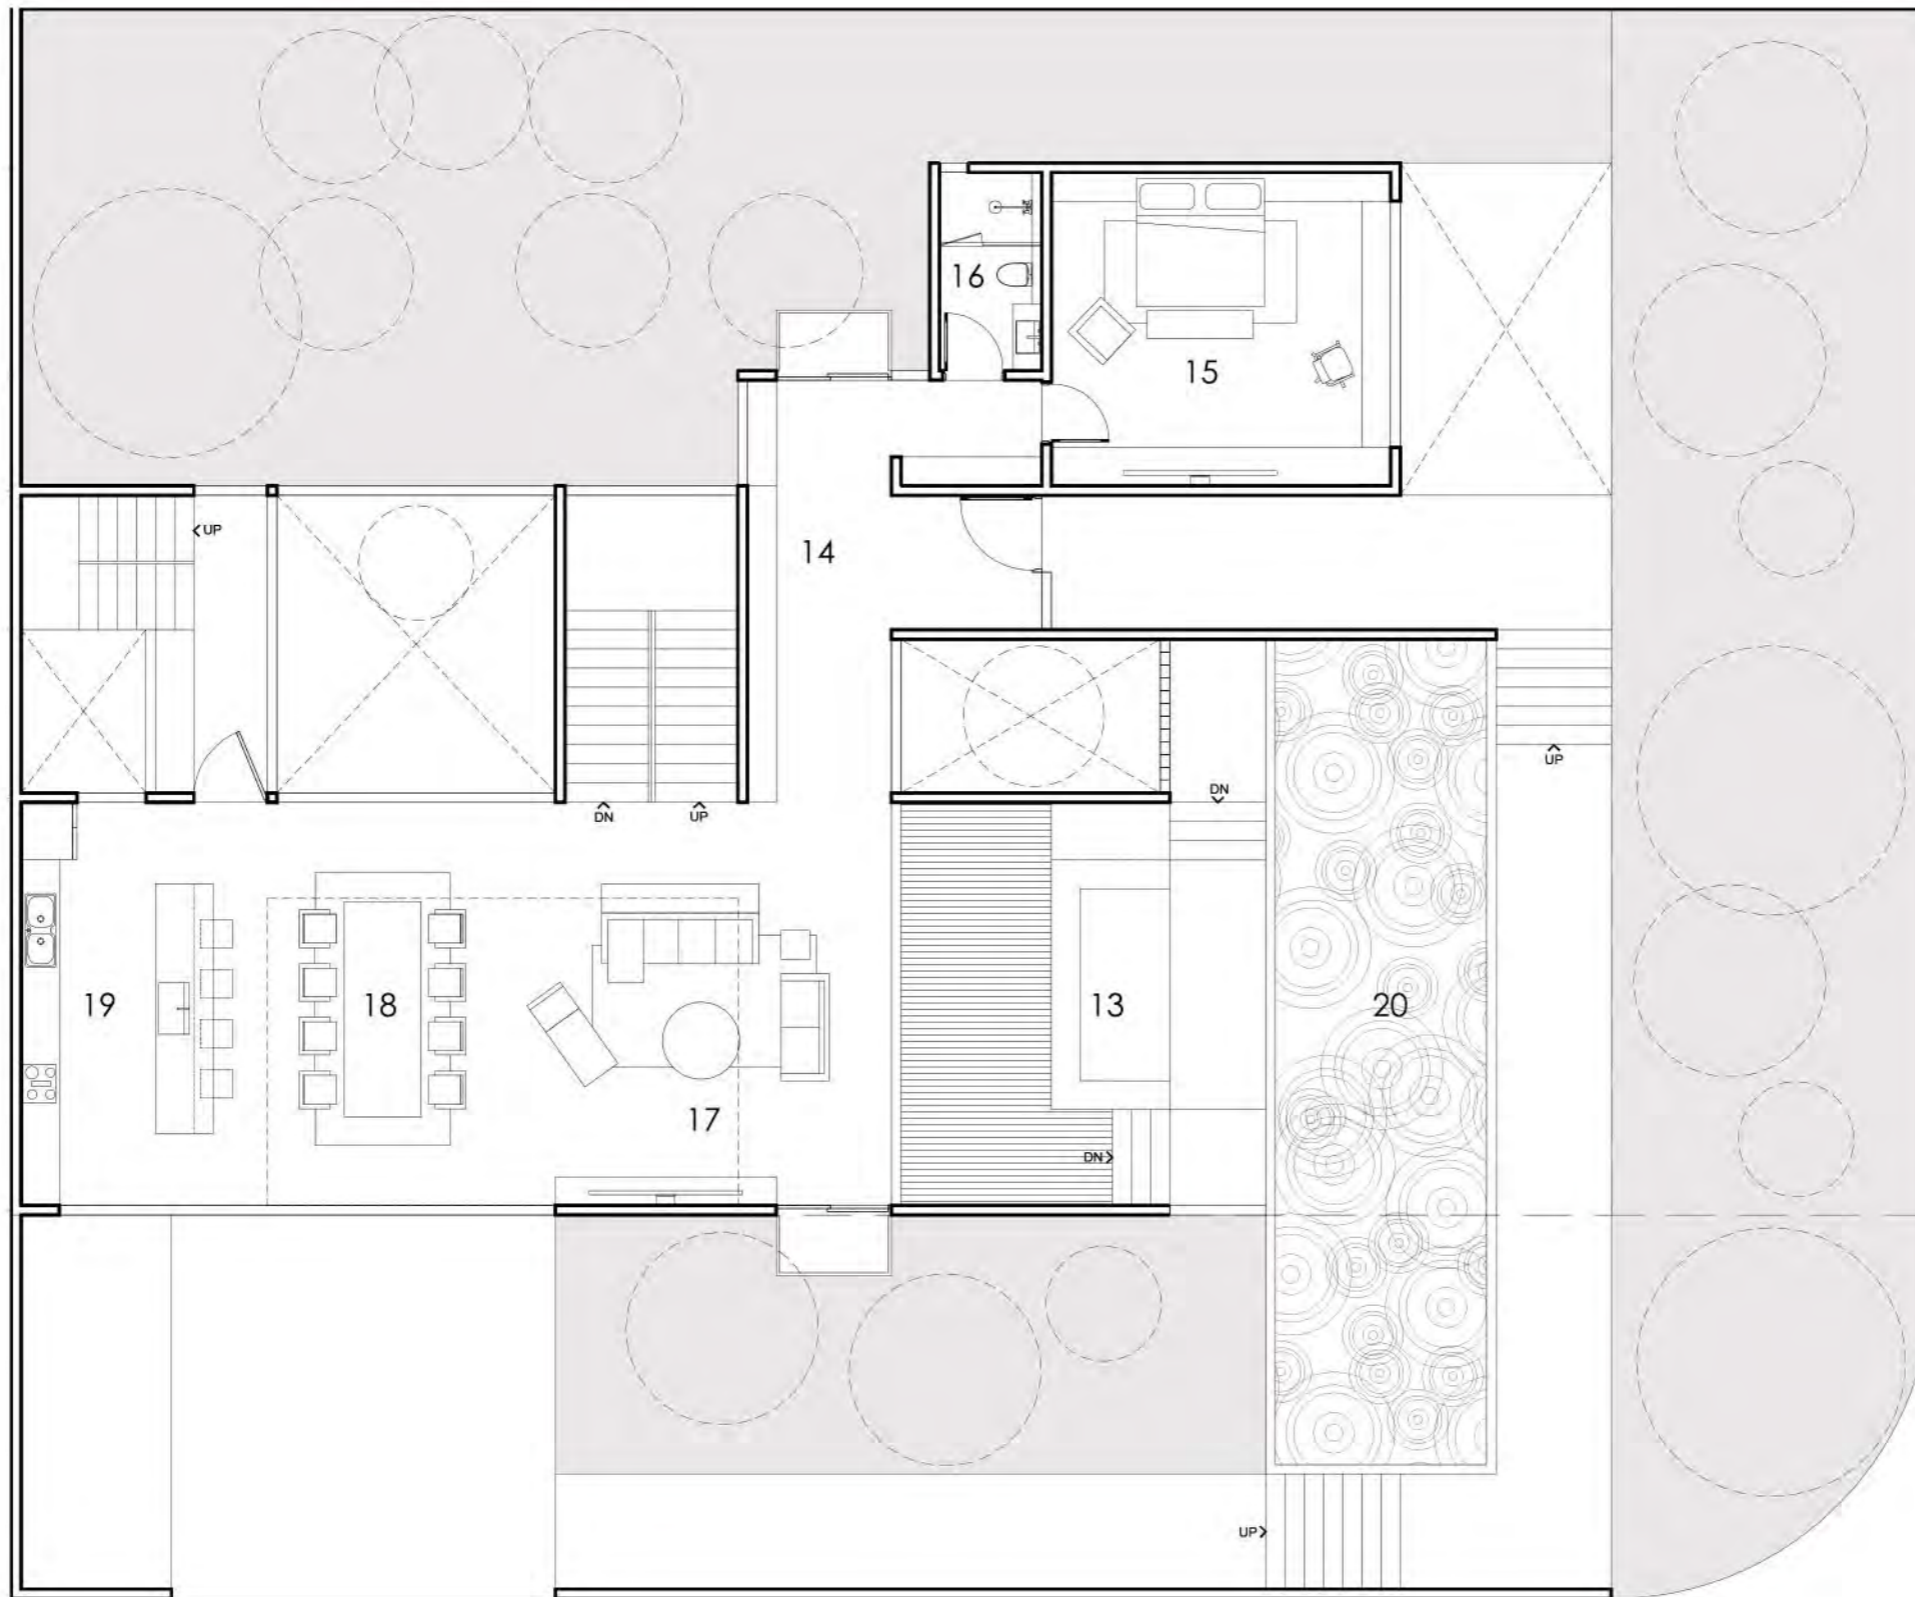

Pasir Putih

PANTAI INDAH KAPUK 2

Kavling
10 x 25 meter

- 1 CARPORT 2 GARAGE 3 SECURITY 4 MAID BEDROOM 5 MAID BATHROOM 6 GENSET ROOM 7 WASHING AREA
 8 KITCHEN 9 PUMP ROOM 10 MAID BEDROOM 11 SECURITY BATHROOM 12 DRYING AREA 13 TERRACE
 14 FOYER 15 GUEST BEDROOM 16 GUEST BATHROOM 17 LIVING ROOM 18 DINING AREA
 19 STUDY ROOM 20 SWIMMING POOL 21 MASTER BEDROOM 22 WALK-IN CLOSET 23 MASTER BATHROOM
 24 KIDS BEDROOM 1 25 KIDS BATHROOM 1 26 KIDS BEDROOM 2 27 KIDS BATHROOM 2 28 STUDY AREA