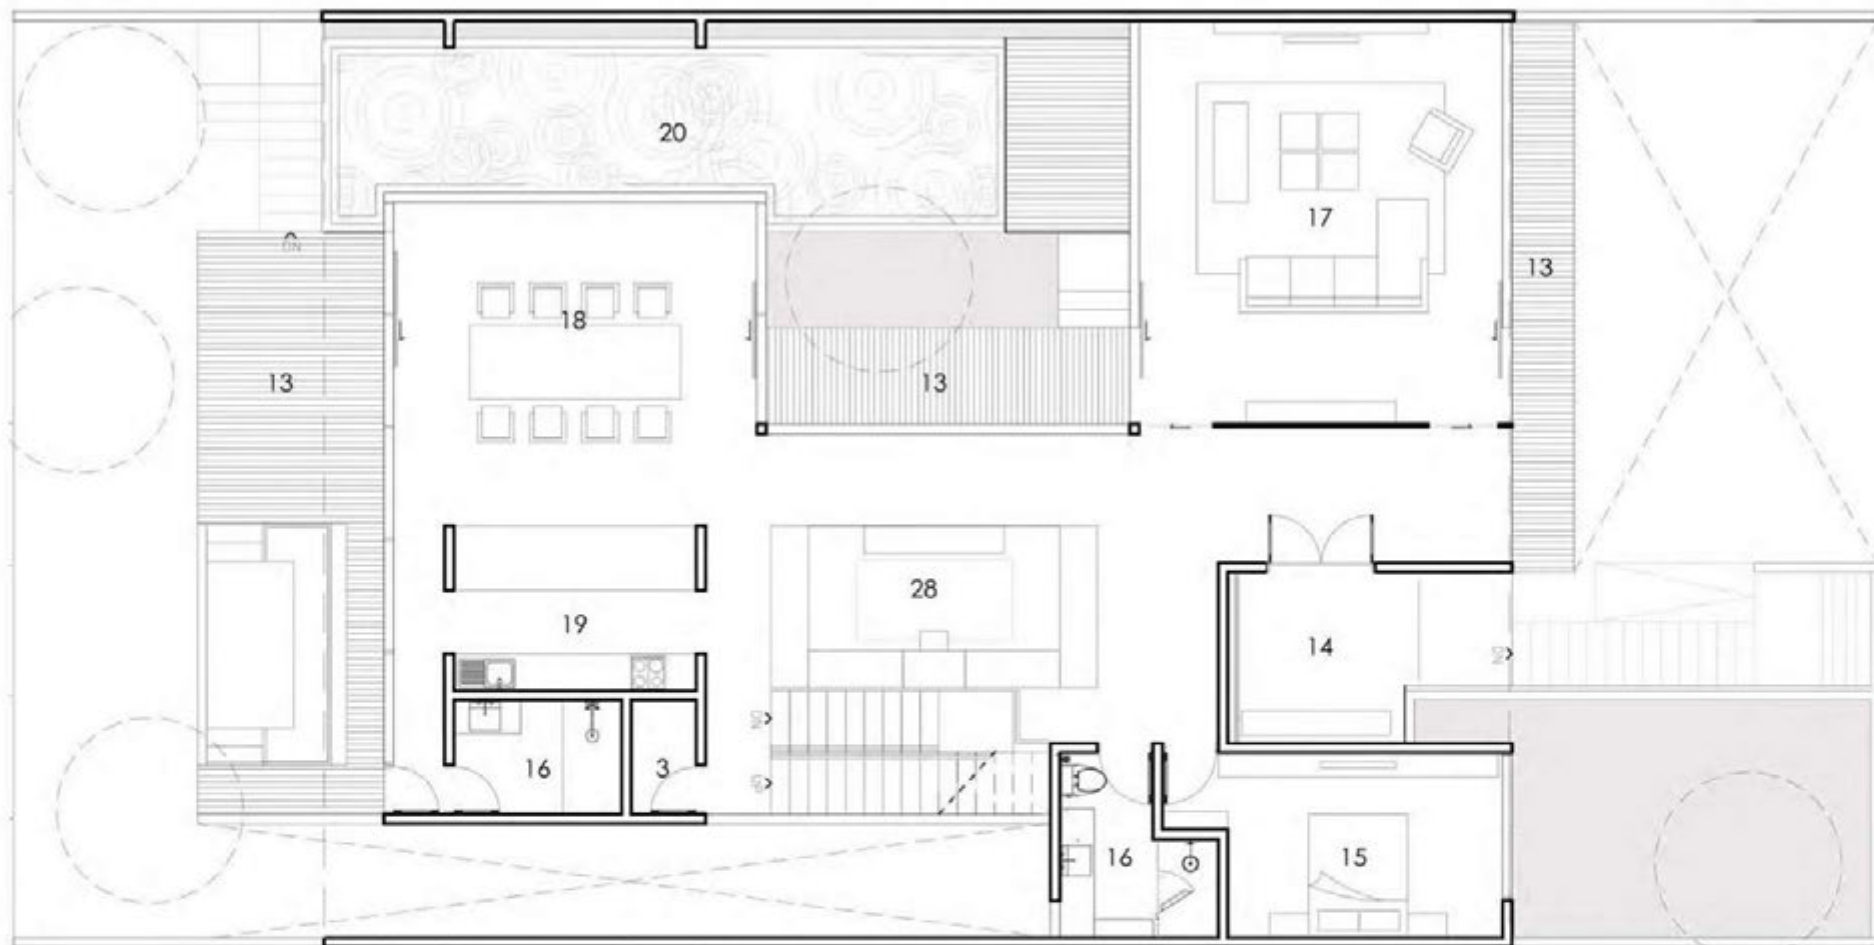

Pasir Putih

PANTAI INDAH KAPUK 2

Kavling
12 x 30 meter

- 1 CARPORT 2 GARAGE 3 STORAGE 4 MAID BEDROOM 5 MAID BATHROOM 6 GENSET ROOM 7 WASHING AREA
 8 KITCHEN 9 PUMP ROOM 10 MAID BEDROOM 11 MAID BATHROOM 12 DRYING AREA 13 TERRACE
 14 FOYER 15 GUEST BEDROOM 16 GUEST BATHROOM 17 LIVING ROOM 18 DINING AREA
 19 PANTRY 20 SWIMMING POOL 21 MASTER BEDROOM 22 WALK-IN CLOSET 23 MASTER BATHROOM
 24 KIDS BEDROOM 1 25 KIDS BATHROOM 1 26 KIDS BEDROOM 2 27 KIDS BATHROOM 2 28 STUDY AREA