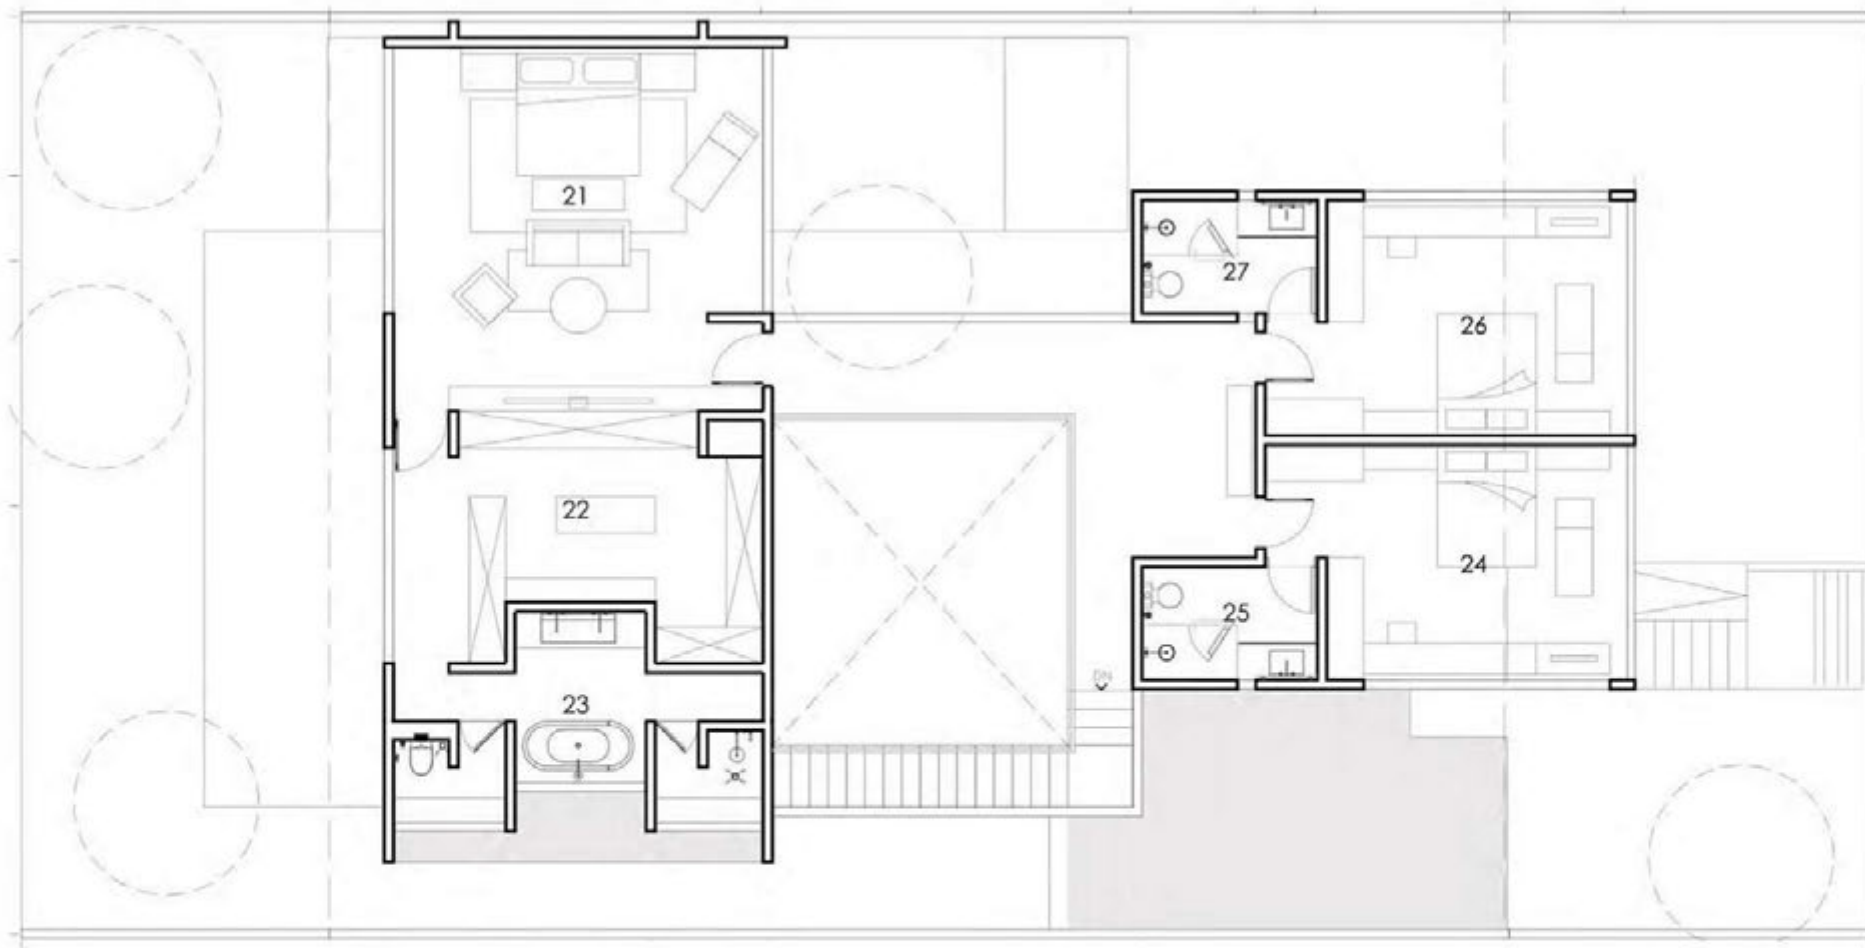

1. 1 CARPORT 2 GARAGE 3 STORAGE 4 MAID BEDROOM 5 MAID BATHROOM 6 GENSET ROOM 7 WASHING AREA
   8 KITCHEN 9 PUMP ROOM 10 MAID BEDROOM 11 MAID BATHROOM 12 DRYING AREA 13 TERRACE
   14 FOYER 15 GUEST BEDROOM 16 GUEST BATHROOM 17 LIVING ROOM 18 DINING AREA
   19 PANTRY 20 SWIMMING POOL 21 MASTER BEDROOM 22 WALK-IN CLOSET 23 MASTER BATHROOM
   24 KIDS BEDROOM 1 25 KIDS BATHROOM 1 26 KIDS BEDROOM 2 27 KIDS BATHROOM 2 28 STUDY AREA