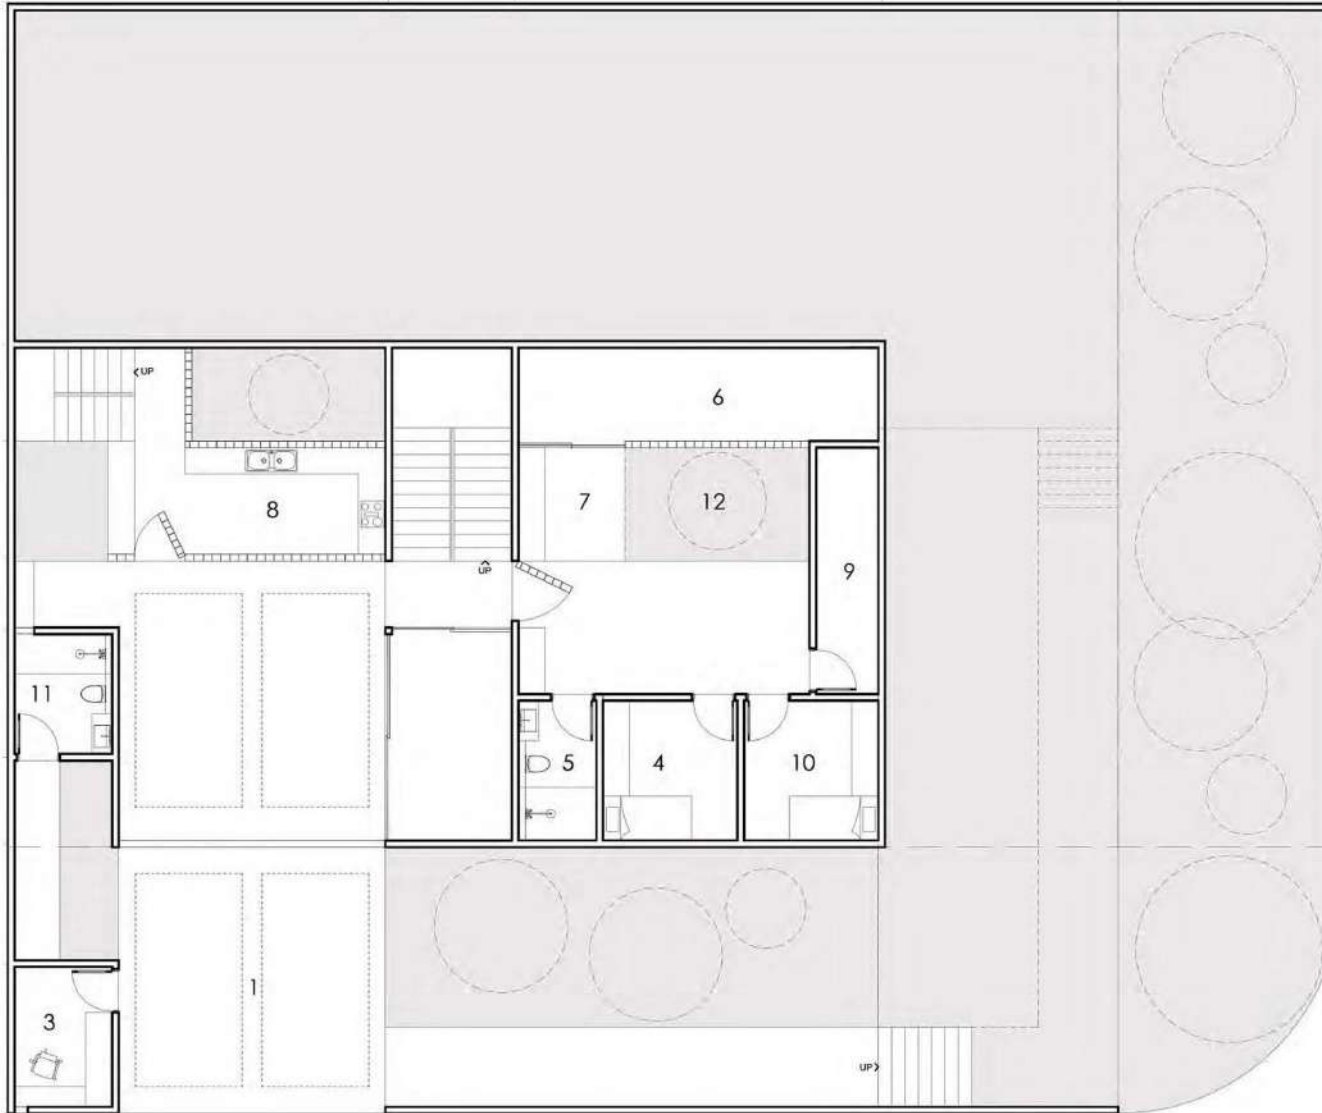

1. 1 CARPORT 2 GARAGE 3 SECURITY 4 MAID BEDROOM 5 MAID BATHROOM 6 GENSET ROOM 7 WASHING AREA
   8 KITCHEN 9 PUMP ROOM 10 MAID BEDROOM 11 SECURITY BATHROOM 12 DRYING AREA 13 TERRACE
   14 FOYER 15 GUEST BEDROOM 16 GUEST BATHROOM 17 LIVING ROOM 18 DINING AREA
   19 STUDY ROOM 20 SWIMMING POOL 21 MASTER BEDROOM 22 WALK-IN CLOSET 23 MASTER BATHROOM
   24 KIDS BEDROOM 1 25 KIDS BATHROOM 1 26 KIDS BEDROOM 2 27 KIDS BATHROOM 2 28 STUDY AREA