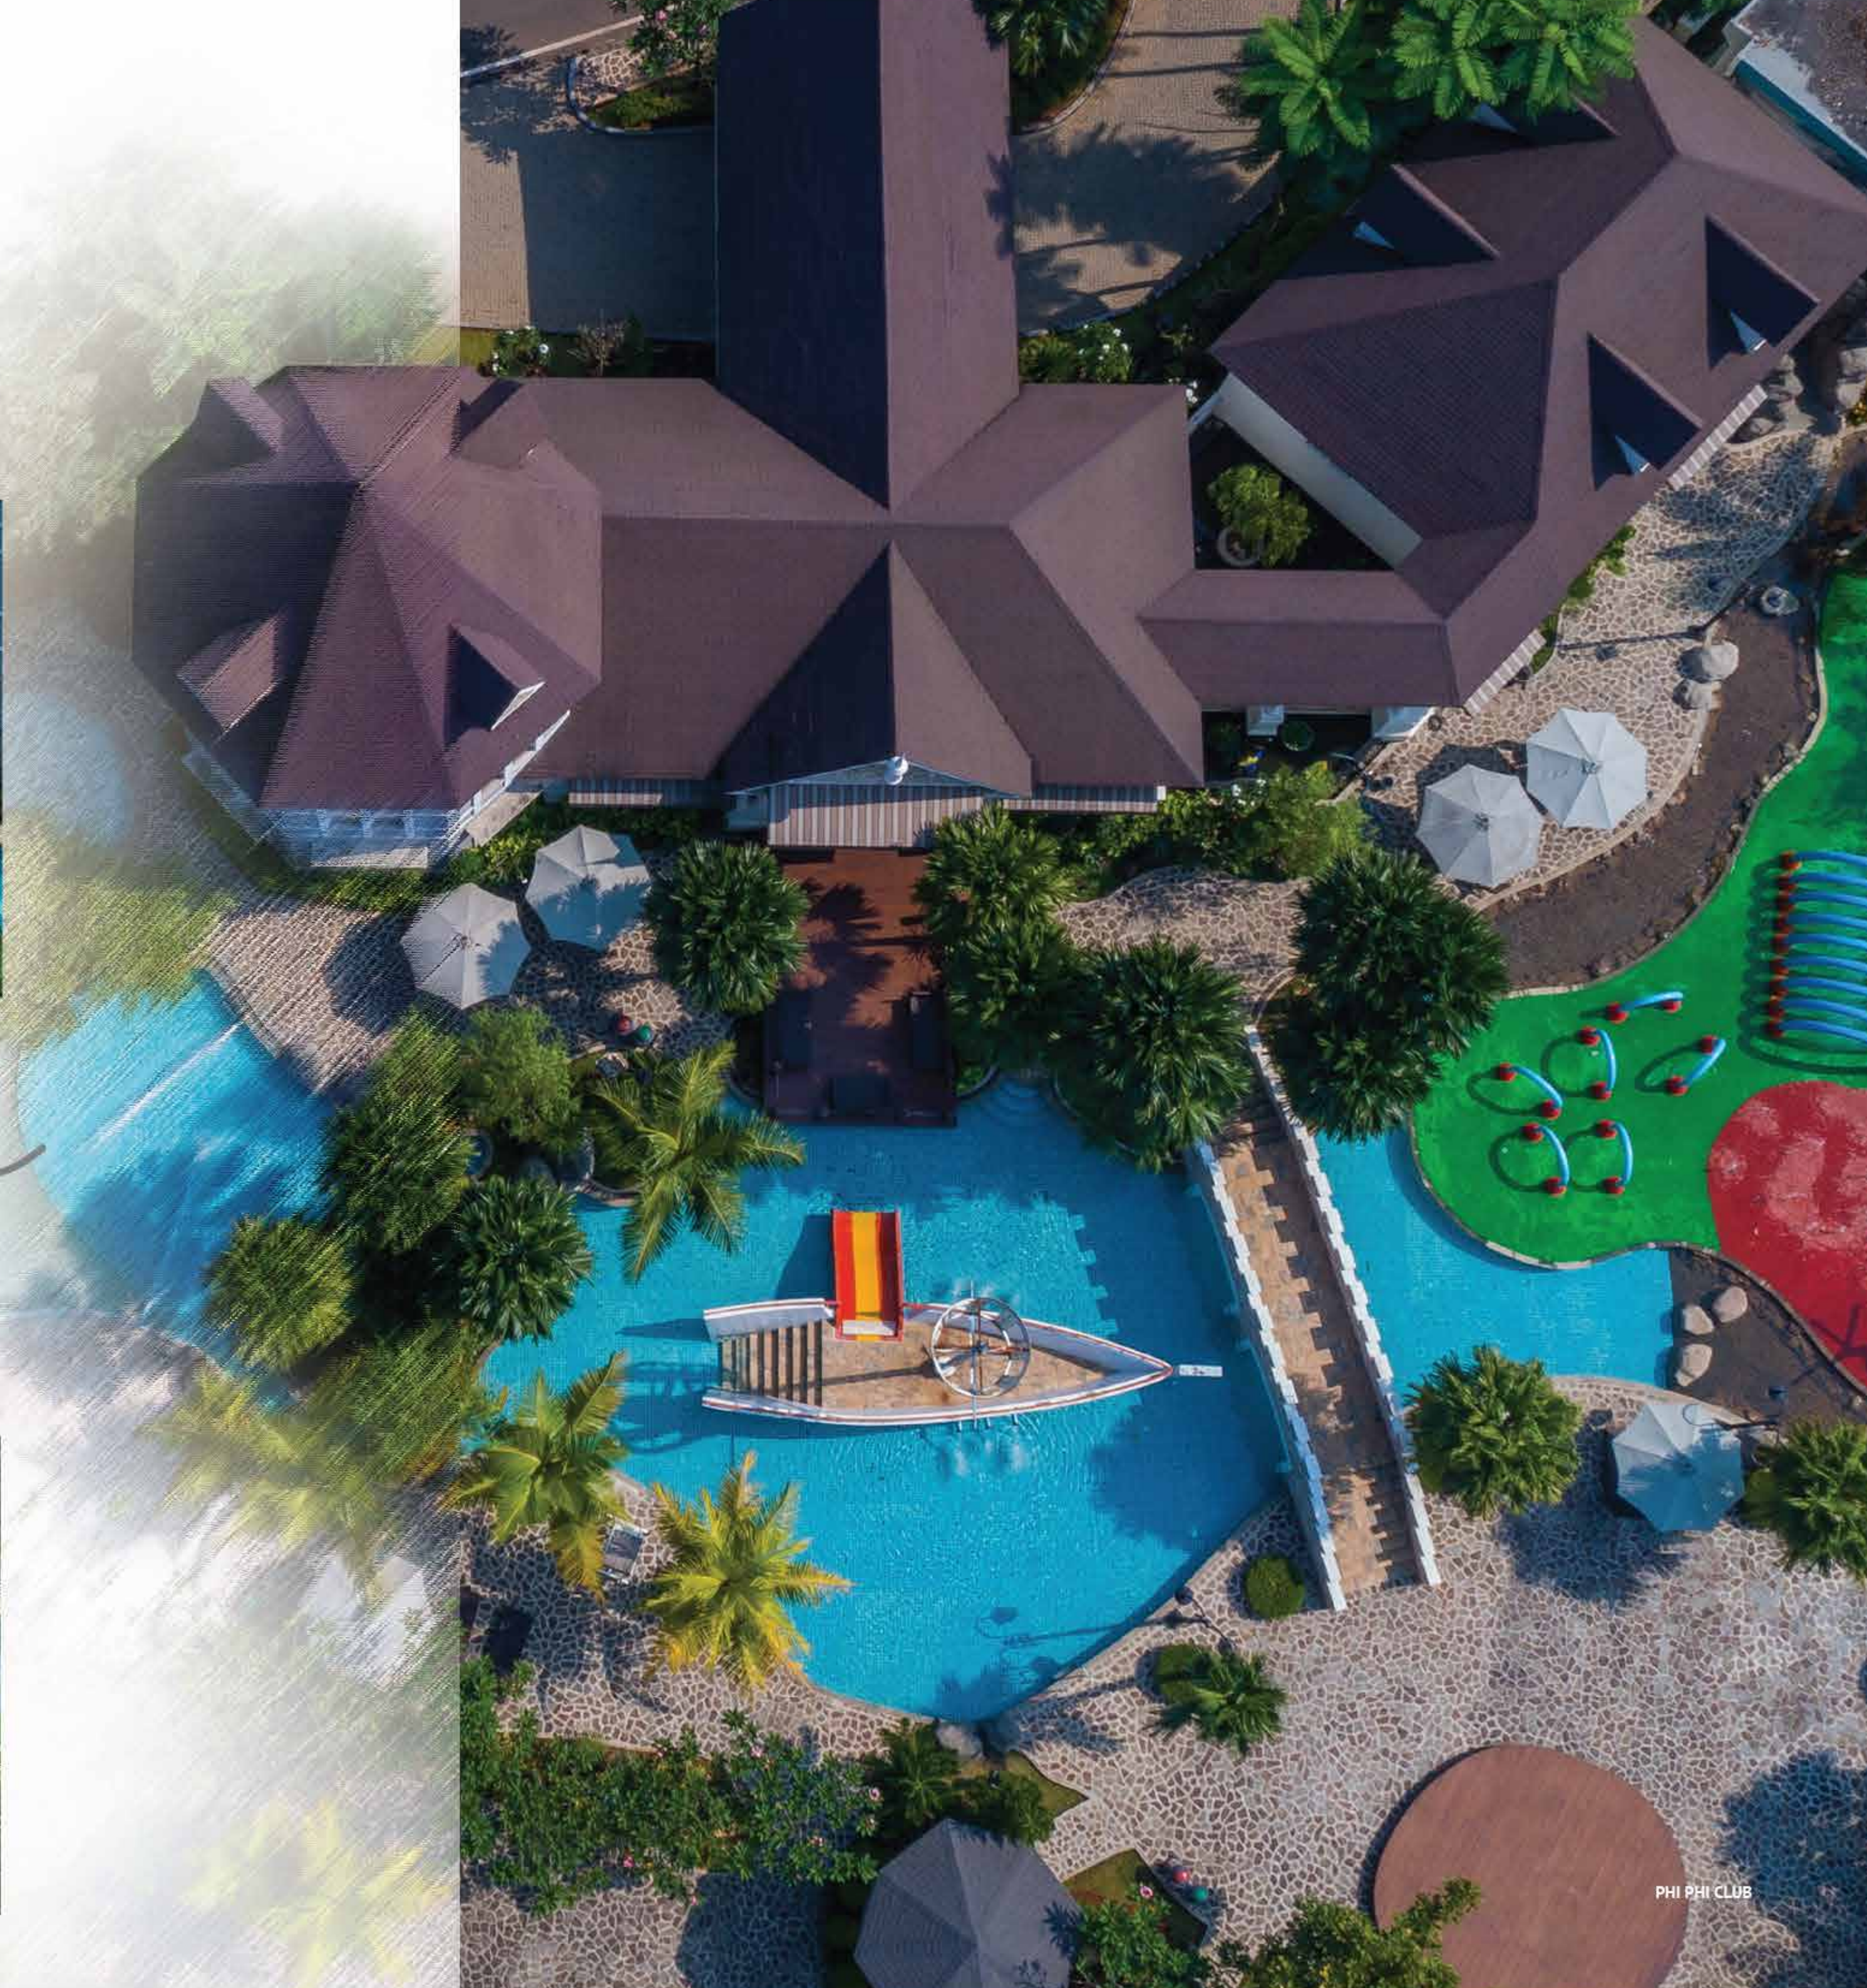

IN A REAL

IT IS THE PERFECT SANCTUARY TO RELAX AND REFRESH

HOME RESORT

THE ONLY PLACE FOR ALL YEAR ROUND PRIVATE VACATION

GREENERY ALONG THE PEDESTRIAN

KOI POND

Green pedestrian with greenery artwork in every corner. (Separated Pedestrian With Main Road)

Keasrian *Connectivity Path* ditegaskan dengan dirancang terpisah dari jalur kendaraan bermotor. Sesuai konsep resort, dimana tidak ada satupun kendaraan melintas di *public area*.

# bora bora

dynamic resortainment CLUB

FREE YOUR MIND... RELEASE YOUR ENERGY... LET'S HAVE SOME FUN  
IN OUR DYNAMIC RESORTAINMENT

**Bora bora Club merupakan area *hangout* bagi remaja dan dewasa.**

Dilengkapi *swimming pool* dengan fasilitas permainan air 3 on 3 basketball, *gazebo* & *games room*. Permainan lain yang tidak kalah serunya seperti *bilyard*, *carambol*, atau pingpong menanti disini.