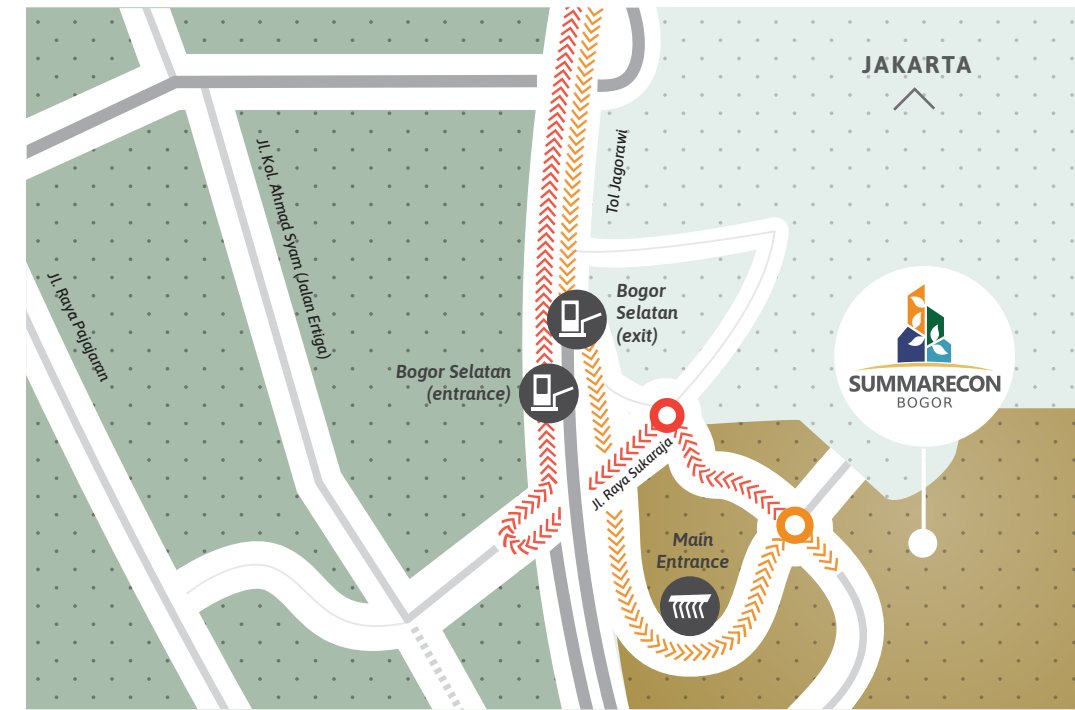

About Summarecon

Having successfully built 4 major self-sustaining townships in Java, and grooming the 5th township in Sulawesi, Summarecon is now presenting its latest creation, an Indonesian Gem in the making.

Welcome to **Summarecon Bogor**,
your ideal home to rejuvenate.

Direct toll access from Jakarta to Summarecon Bogor and vice versa.

Access from Jakarta to Summarecon Bogor

Access to Jakarta from Summarecon Bogor

Access from Kota Bogor to Summarecon Bogor and vice versa.

Access from Kota Bogor to Summarecon Bogor

Access to Kota Bogor from Summarecon Bogor

Location Map & Access

Summarecon Bogor is conveniently located in a strategic location.