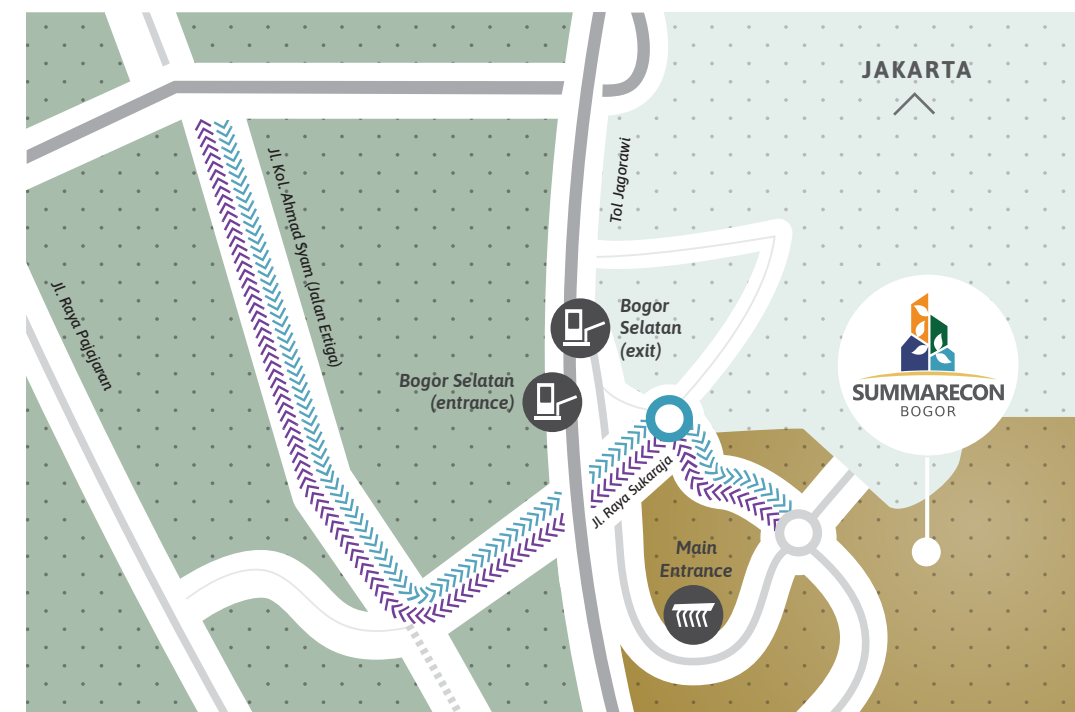

Welcome to **Summarecon Bogor**,
your ideal home to rejuvenate.

Direct toll access from Jakarta to Summarecon Bogor and vice versa.

Access from Jakarta to Summarecon Bogor

Access to Jakarta from Summarecon Bogor

Access from Kota Bogor to Summarecon Bogor and vice versa.

Access from Kota Bogor to Summarecon Bogor

Access to Kota Bogor from Summarecon Bogor

Location Map & Access

Summarecon Bogor is conveniently located in a strategic location.