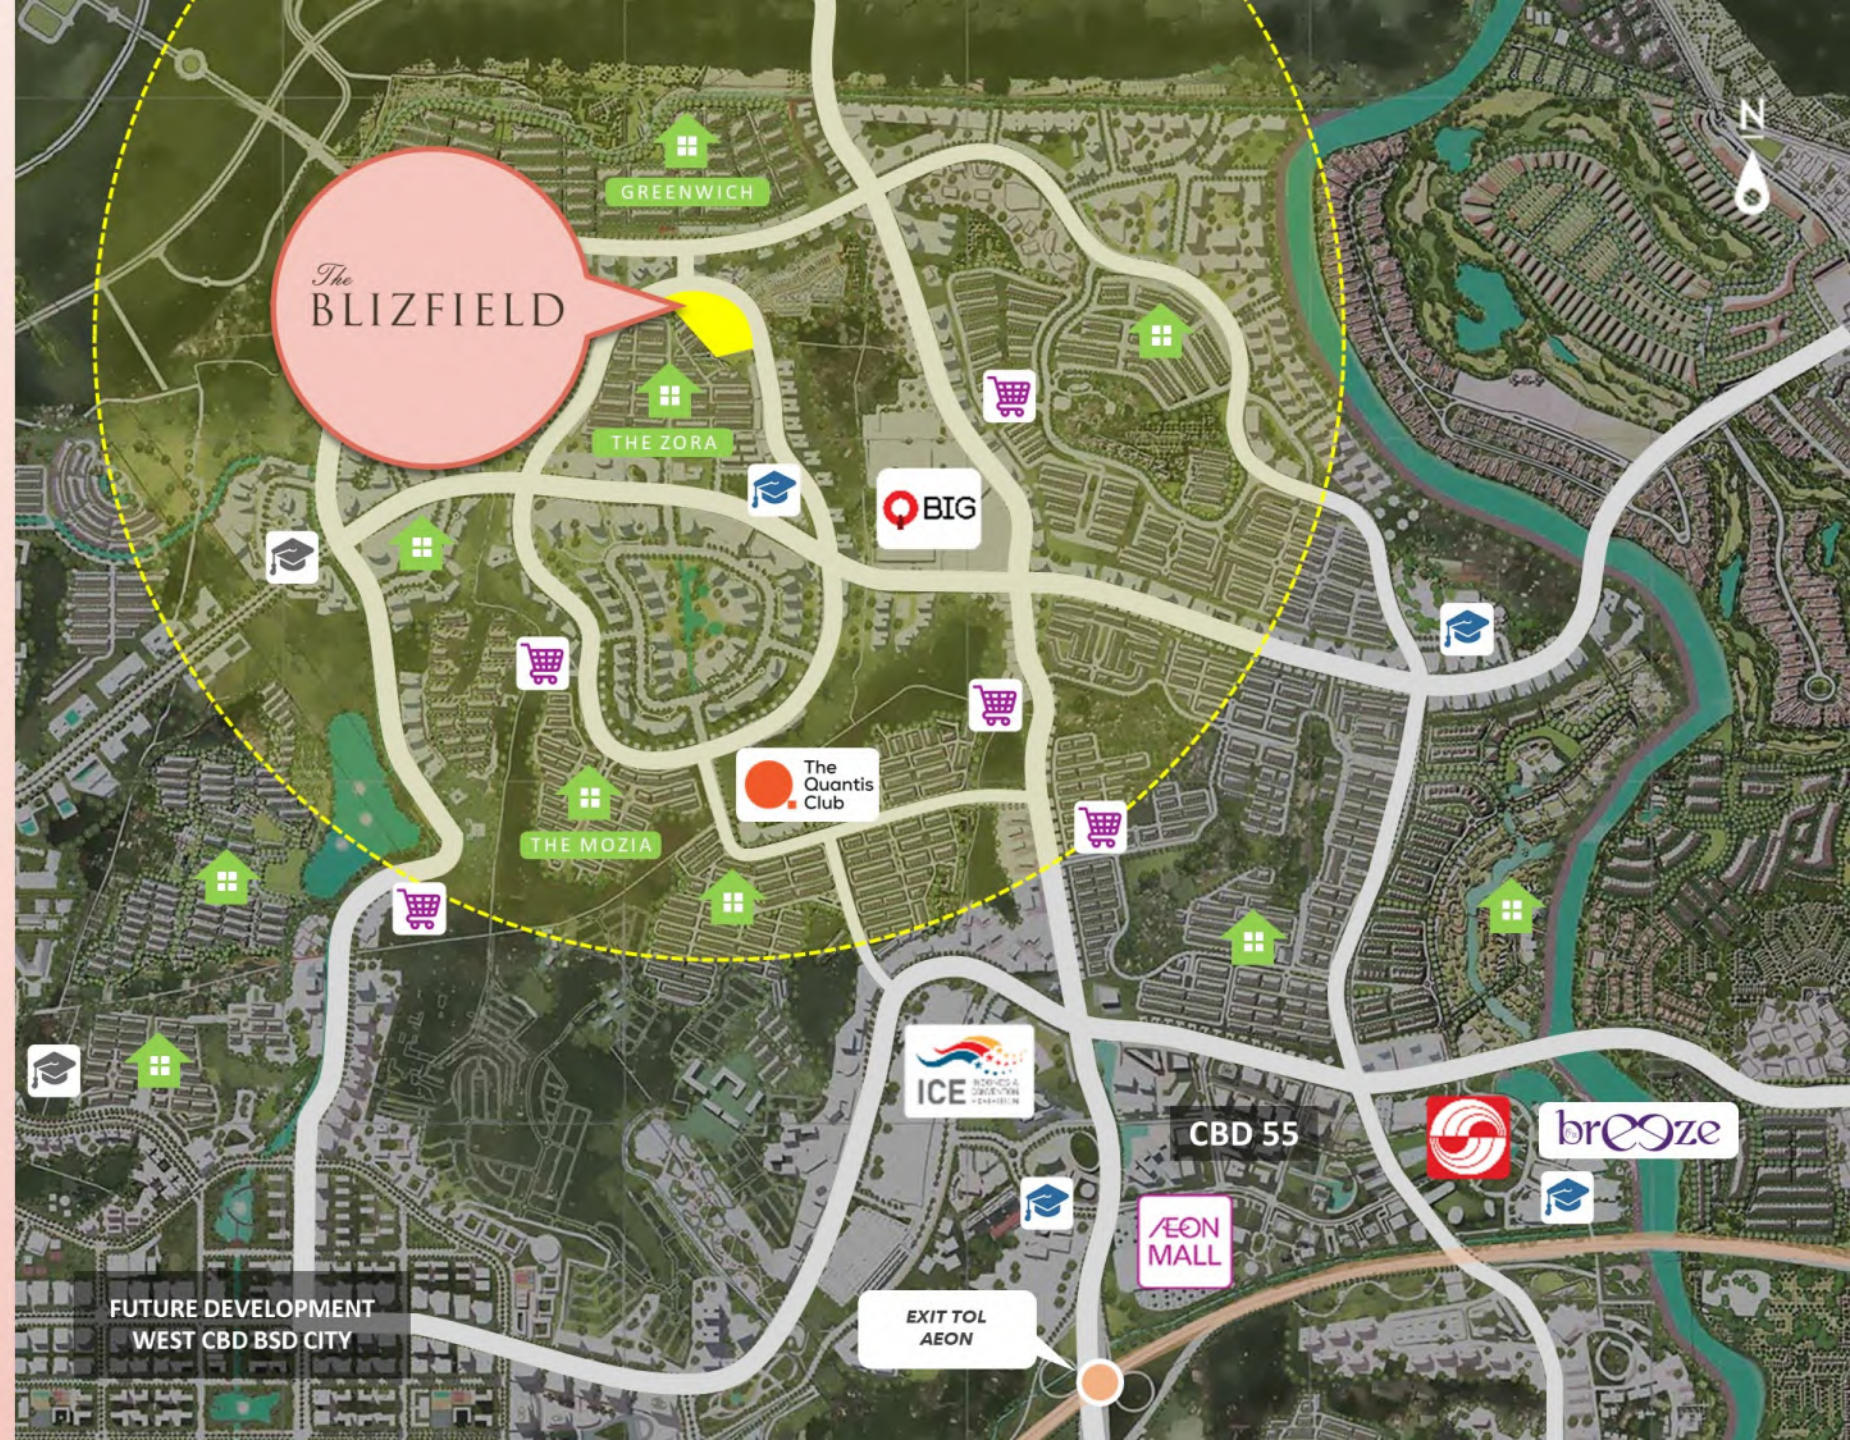

The BLIZFIELD

Location

Located In The Center
of BSD City

Very Strategic
Easy Access
Premium Location

Surrounded by
Prestigious Development