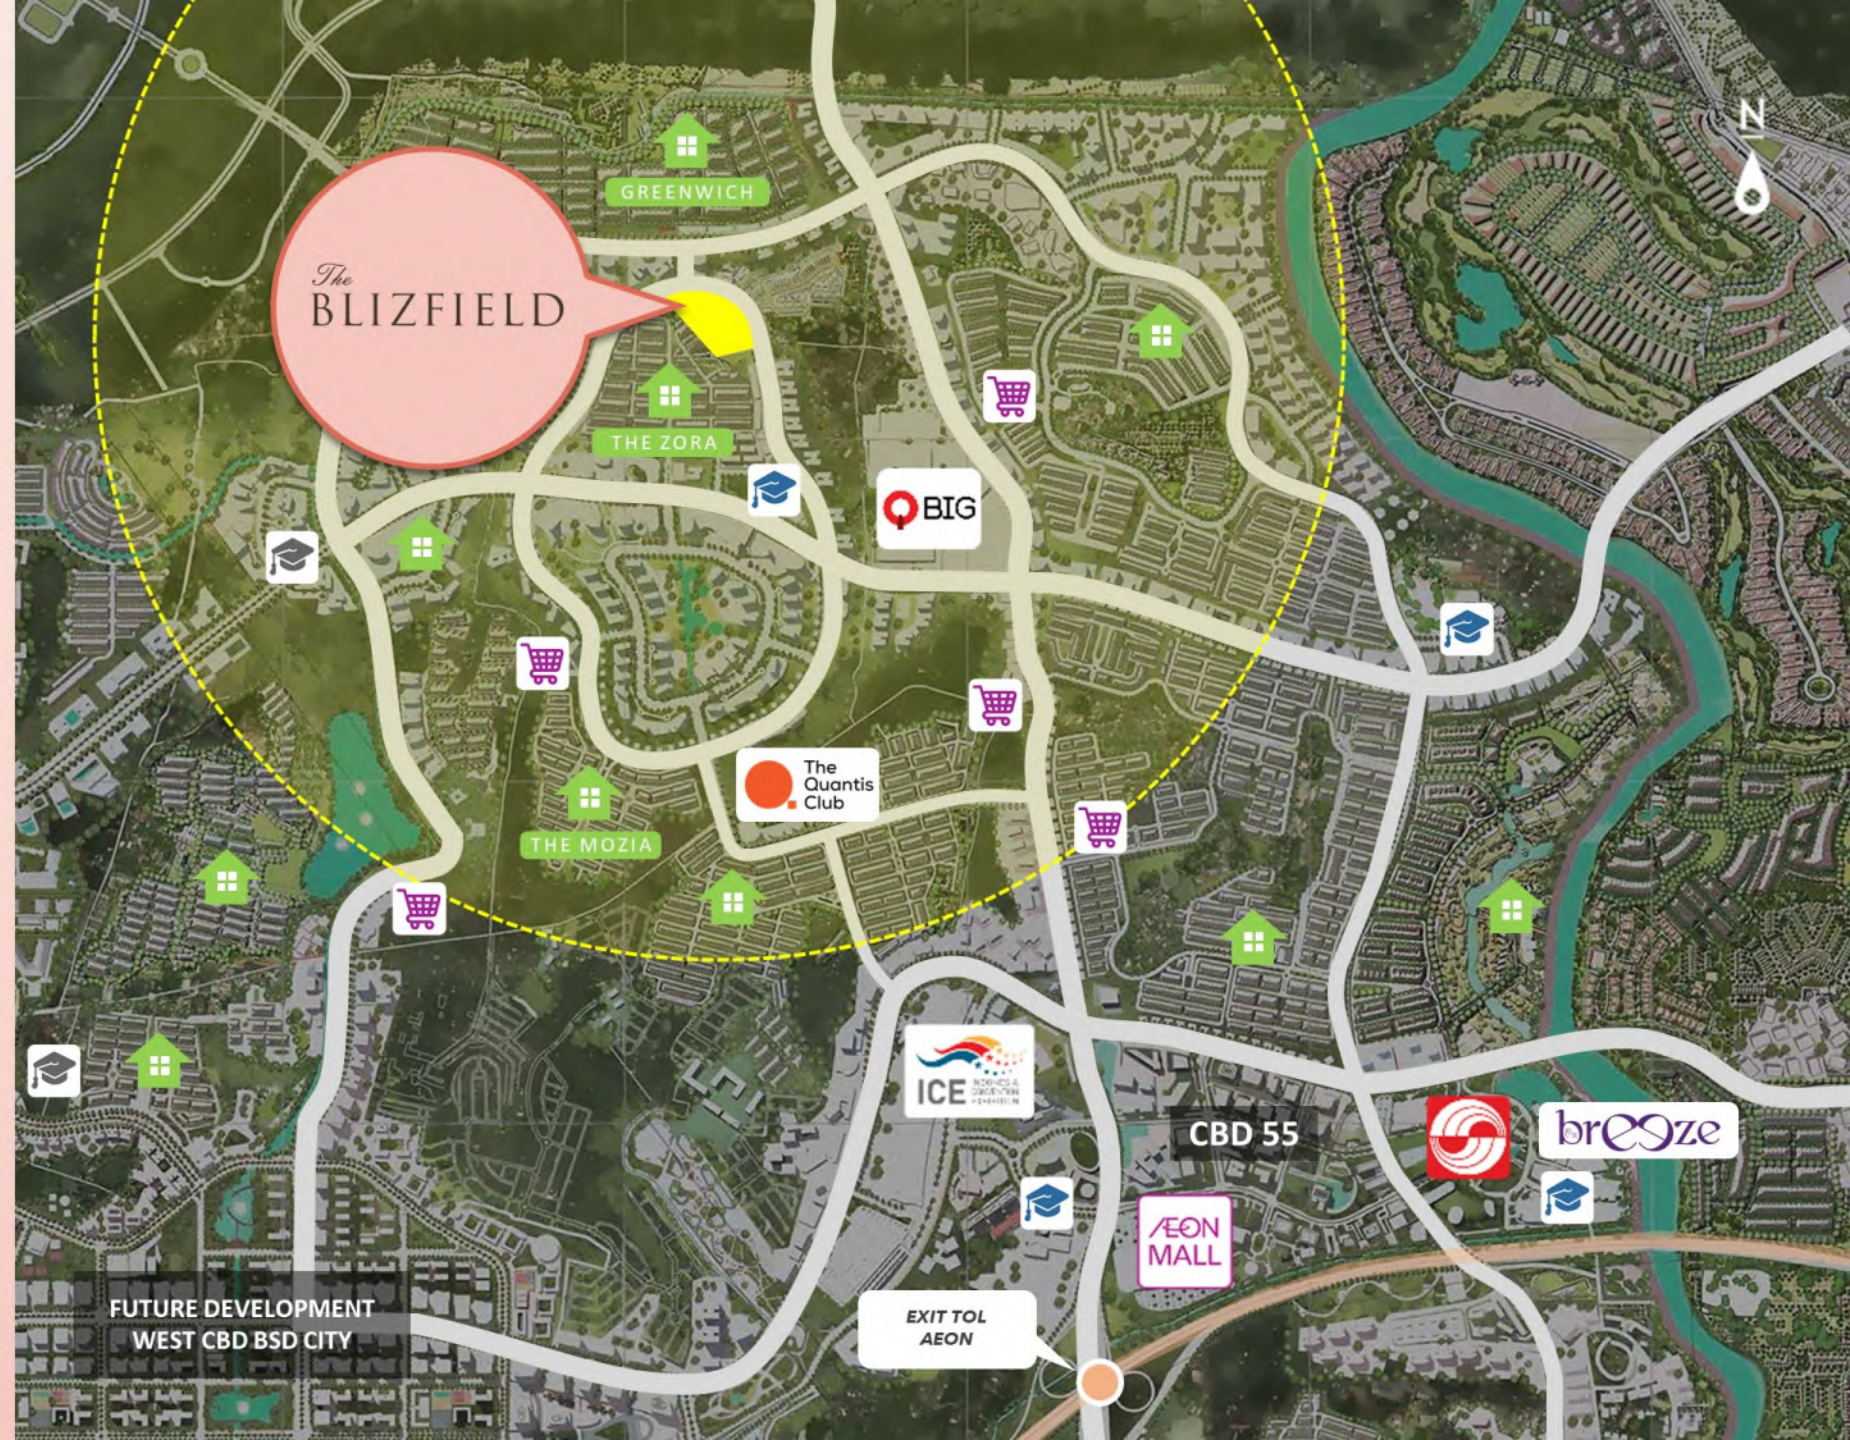

The
BLIZFIELD

The BLIZFIELD

Access

It only take a few minutes to the nearest exit tol (AEON).

The BLIZFIELD

Location

Located In The Center
of BSD City

Very Strategic
Easy Access
Premium Location

Surrounded by
Prestigious Development

FUTURE DEVELOPMENT
WEST CBD BSD CITY

EXIT TOL
AEON

GREENWICH

LUXURY FUTURE DEVELOPMENT

The BLIZFIELD

Legend :

- T10
- T9
- T8
- Corner