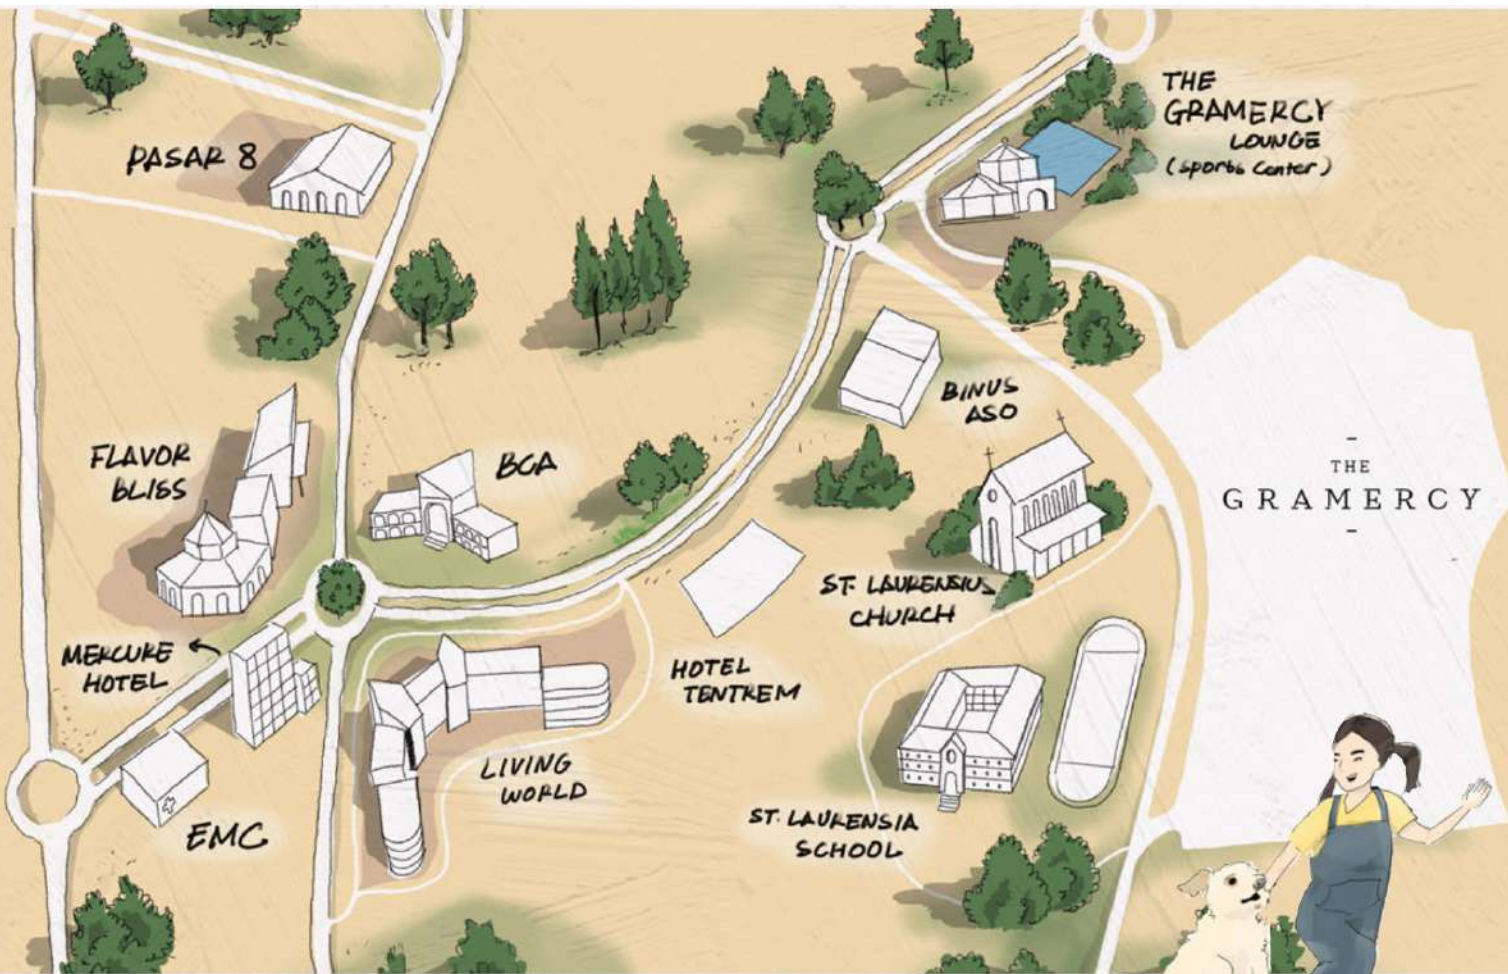

A center of development and a desirable place for better living due to its *well-planned* infrastructure, comprehensive amenities and a focus on creating a harmonious and *green* community.